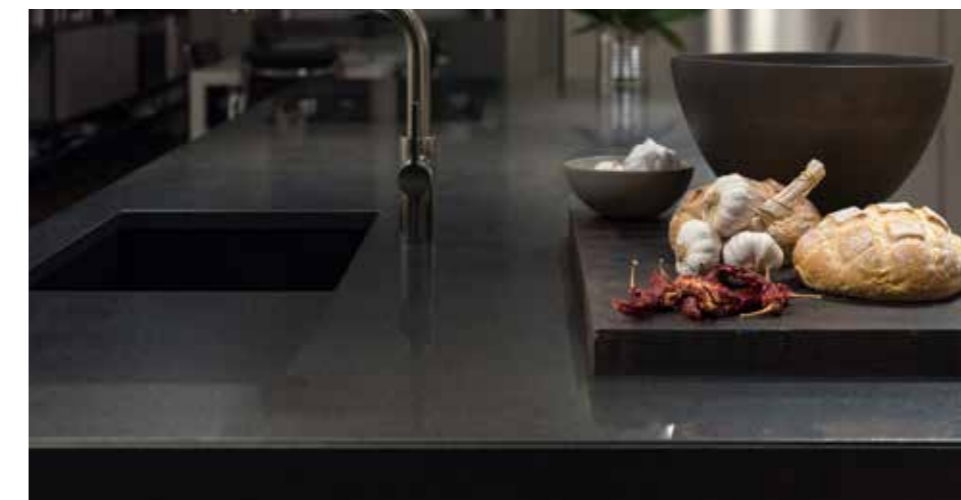

Taurus Black provides a great back drop to make your kitchen accessories pop, your dishes, silverware and appliances will be given extra lift while entertaining or while cooking with the family. Beautiful and practical, these elegant worktops are easy to keep pristine.