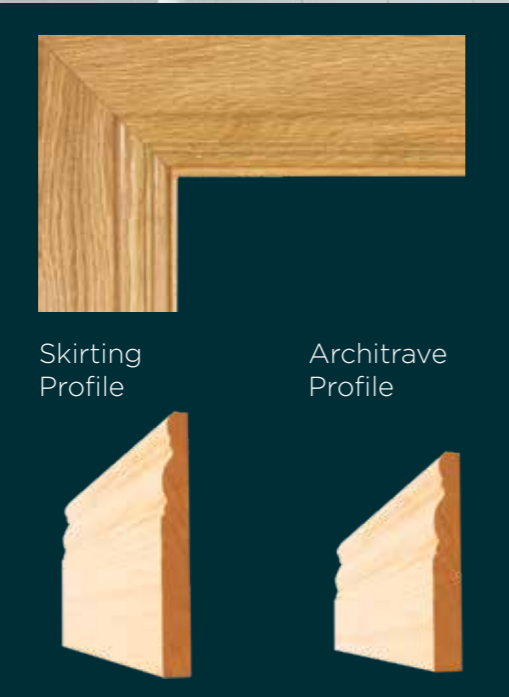

PRE-FINISHED OGEE

Our Ogee style Architrave & Skirting is ideal for adding classic and authentic elegance to your home.

PRODUCT	CODE	DESCRIPTION
OGEE ARCHITRAVE	OAKARCH OAKARCH3	4" Oak 3" Oak
OGEE SKIRTING	OAKSKTG OAKSKTG5	6" Oak 5" Oak

PRE-FINISHED CONTEMPORARY

Our Contemporary style Architrave & Skirting combines contemporary design with classic styling.

The ideal finishing touch to complement our shaker doors.

PRODUCT	CODE	DESCRIPTION
CONTEMPORARY ARCHITRAVE	OAKARCON	4" Oak
CONTEMPORARY SKIRTING	OAKSKCON	6" Oak

PRE-FINISHED CHAMFERED

The Chamfered profile is the latest trend in Architrave & Skirting.

Ideal for contemporary projects, it adds a unique style to any home.

PRODUCT	CODE	DESCRIPTION
CHAMFERED ARCHITRAVE	OAKARCHF	4" Oak
CHAMFERED SKIRTING	OAKSKTCHF	6" Oak

Skirting Profile

Architrave Profile

Skirting Profile

Architrave Profile

Skirting Profile

Architrave Profile

Timber for the Finishing Touch...

OUR COMMITMENT IS TO INNOVATION WITH **NEW ON-TREND RANGES** THAT HIT THE MARK FOR CONSUMERS AND **DRIVE REVENUE** FOR OUR CUSTOMERS. WE ARE A PROUD **TRADE ONLY SUPPLIER** FOR MORE THAN 40 YEARS WITH A TRADE ONLY WEBSHOP, MAKING IT EVEN EASIER TO WORK TOGETHER. **REVIEW FULL RANGE AT WWW.BGHOME.IE**.