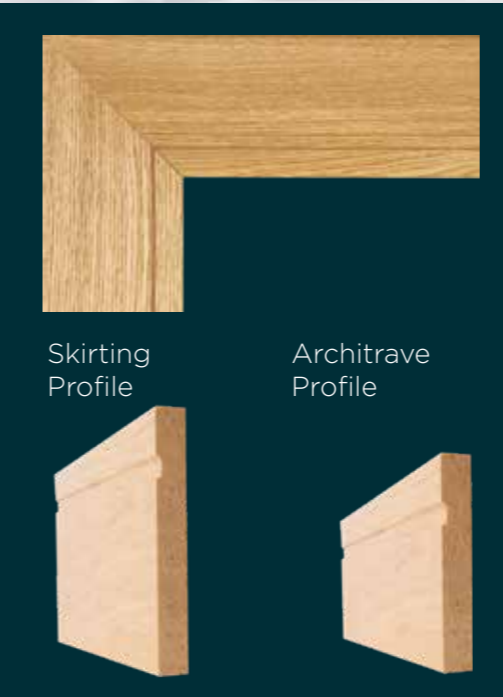

PRE-FINISHED OGEE

Our Ogee style Architrave & Skirting is ideal for adding classic and authentic elegance to your home.

PRODUCT	CODE	DESCRIPTION
OGEE ARCHITRAVE	OAKARCH OAKARCH3	4" Oak 3" Oak
OGEE SKIRTING	OAKSKTG OAKSKTG5	6" Oak 5" Oak

PRE-FINISHED CONTEMPORARY

Our Contemporary style Architrave & Skirting combines contemporary design with classic styling.

The ideal finishing touch to complement our shaker doors.

PRODUCT	CODE	DESCRIPTION
CONTEMPORARY ARCHITRAVE	OAKARCON	4" Oak
CONTEMPORARY SKIRTING	OAKSKCON	6" Oak

PRE-FINISHED CHAMFERED

The Chamfered profile is the latest trend in Architrave & Skirting.

Ideal for contemporary projects, it adds a unique style to any home.

PRODUCT	CODE	DESCRIPTION
CHAMFERED ARCHITRAVE	OAKARCHF	4" Oak
CHAMFERED SKIRTING	OAKSKTCHF	6" Oak

Skirting Profile

Architrave Profile

Skirting Profile

Architrave Profile

Skirting Profile

Architrave Profile

Timber for the Finishing Touch...

OUR COMMITMENT IS TO INNOVATION WITH **NEW ON-TREND RANGES** THAT HIT THE MARK FOR CONSUMERS AND **DRIVE REVENUE** FOR OUR CUSTOMERS. WE ARE A PROUD **TRADE ONLY SUPPLIER** FOR MORE THAN 40 YEARS WITH A TRADE ONLY WEBSHOP, MAKING IT EVEN EASIER TO WORK TOGETHER. **REVIEW FULL RANGE AT WWW.BGHOME.IE**.