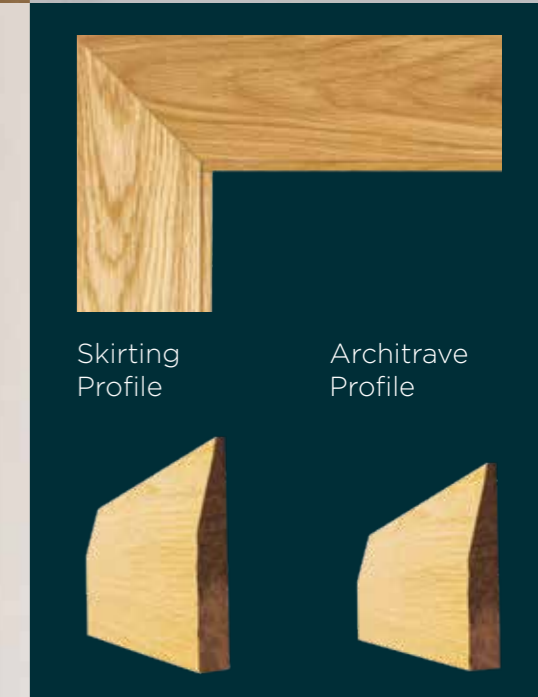

PRE-FINISHED OGEE

Our Ogee style Architrave & Skirting is ideal for adding classic and authentic elegance to your home.

PRODUCT	CODE	DESCRIPTION
OGEE ARCHITRAVE	OAKARCH OAKARCH3	4" Oak 3" Oak
OGEE SKIRTING	OAKSKTG OAKSKTG5	6" Oak 5" Oak

PRE-FINISHED CONTEMPORARY

Our Contemporary style Architrave & Skirting combines contemporary design with classic styling.

The ideal finishing touch to complement our shaker doors.

PRODUCT	CODE	DESCRIPTION
CONTEMPORARY ARCHITRAVE	OAKARCON	4" Oak
CONTEMPORARY SKIRTING	OAKSKCON	6" Oak

PRE-FINISHED CHAMFERED

The Chamfered profile is the latest trend in Architrave & Skirting.

Ideal for contemporary projects, it adds a unique style to any home.

PRODUCT	CODE	DESCRIPTION
CHAMFERED ARCHITRAVE	OAKARCHF	4" Oak
CHAMFERED SKIRTING	OAKSKTCHF	6" Oak

Skirting Profile

Architrave Profile

Skirting Profile

Architrave Profile

Skirting Profile

Architrave Profile

Timber for the Finishing Touch...

OUR COMMITMENT IS TO INNOVATION WITH **NEW ON-TREND RANGES** THAT HIT THE MARK FOR CONSUMERS AND **DRIVE REVENUE** FOR OUR CUSTOMERS. WE ARE A PROUD **TRADE ONLY SUPPLIER** FOR MORE THAN 40 YEARS WITH A TRADE ONLY WEBSHOP, MAKING IT EVEN EASIER TO WORK TOGETHER. **REVIEW FULL RANGE AT WWW.BGHOME.IE**.