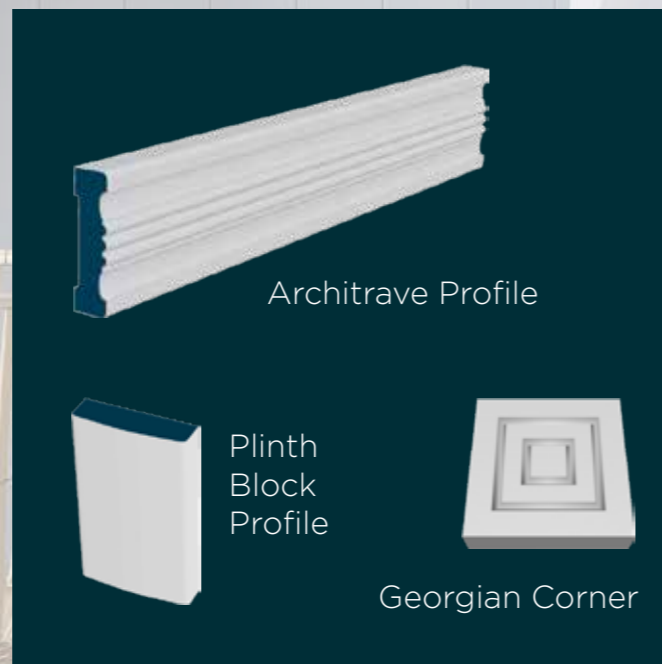

PINE NEWELS

PINE NEWEL BASES

PINE NEWELS

PINE SPINDLES

GEORGIAN
ARCHITRAVE,
CORNER BLOCKS
& EDWARDIAN
SKIRTING DETAILS

CODE	DESCRIPTION
PRMARGN	PRIMED GEORGIAN ARCH 89X19X2.25 (5PCS) WITH PLINTHS
PRMBLK106	PRIMED GEORGIAN CORNER BLOCKS 30X106MM (4 PCS)
PRMSKTD	PRIMED EDWARDIAN SKIRTING 25X169X3.6(5PCS)