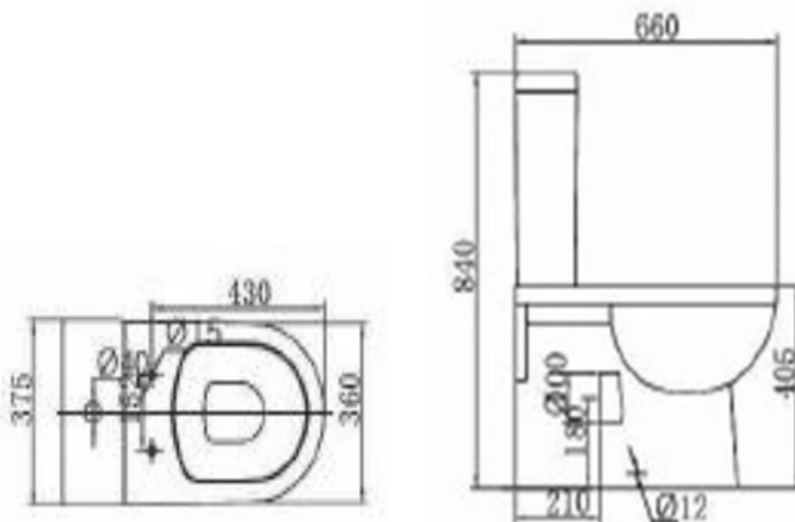

CODETPAN / CODETTAN

Product Code: CODETPAN / CODETTAN
Product Type: Sanitary Ware
Description: ODETTE CC PAN INC S/CLOSE SEAT
ODETTE CC TANK

Size: 652x360x405mm
380x160x430mm

Requirement: Suitable for all plumbing systems

Finish: White gloss front and sides

Guarantee : 5 years

Aftercare: During installation extra care must be taken to avoid damaging the fittings. Guarantee is against faulty workmanship or materials (excluding serviceable parts), providing they have been installed, cared for and used in accordance with our instructions.

Customer Care: Please ring us for further information.

Dublin Office
Unit 2, Bluebell Industrial Estate,
Dublin 12
Tel: 01 450 4307
Fax: 01 450 4345
Email: sales@rtlarge.ie

Northern Ireland Office
97 Moy Road, Dungannon, Dungannon Co. Tyrone,
BT71 7DX
Tel: 028 87784788
Fax: 028 87789988
Email: salesni@rtlarge.ie

Web site: www.rtlarge.ie