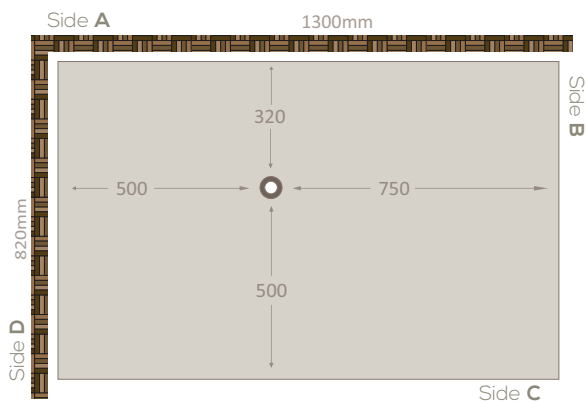

DEC TRAY RANGE