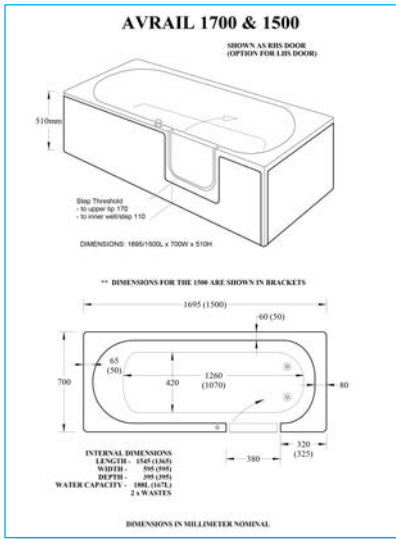

WALK-IN SPECIFICATIONS

AVRAIL