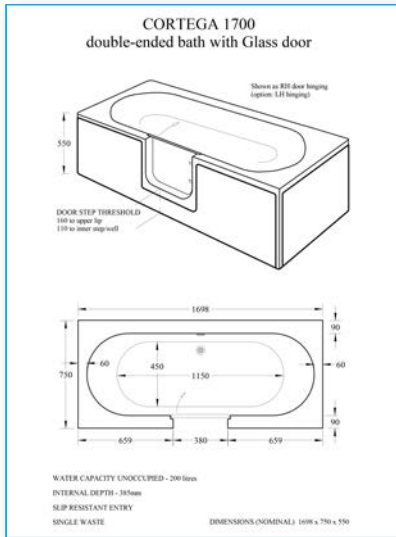

WALK-IN SPECIFICATIONS

CORTEGA