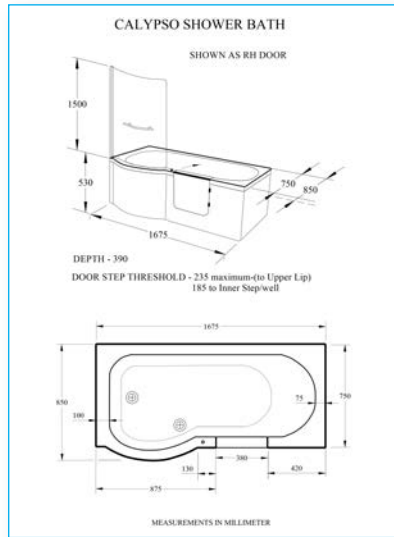

WALK-IN SPECIFICATIONS

CALYPSO