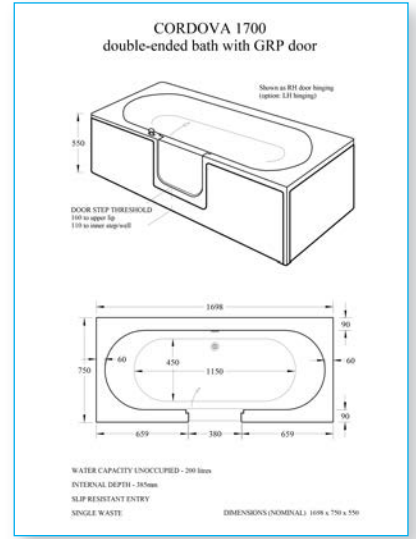

WALK-IN SPECIFICATIONS

CORDOVA