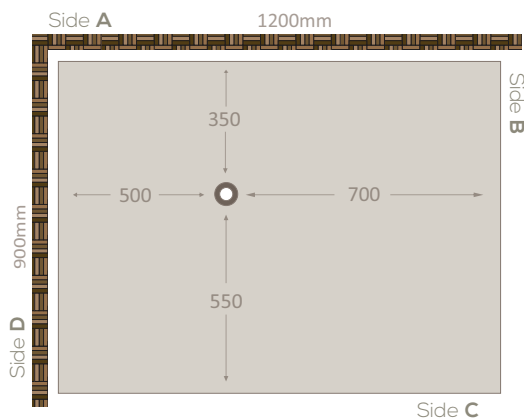

DEC TRAY RANGE