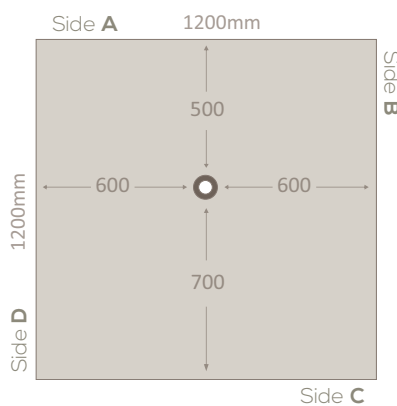

DEC TRAY RANGE