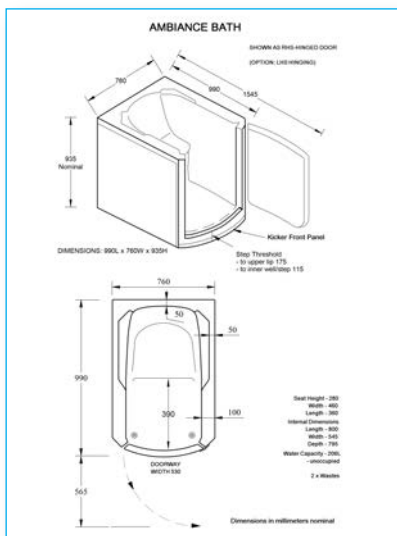

DEEP SOAK BATH SPECIFICATIONS

AMBIANCE