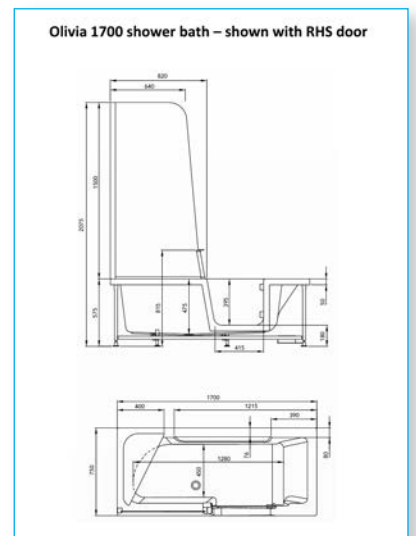

WALK-IN SPECIFICATIONS

OLIVIA