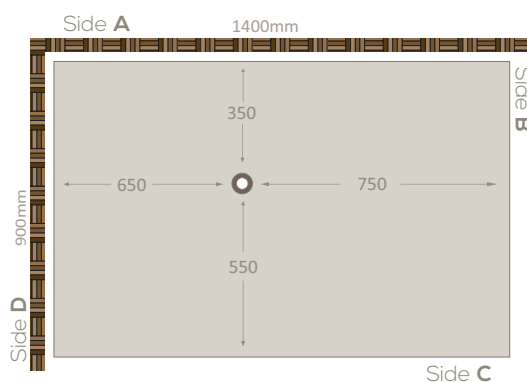

DEC TRAY RANGE