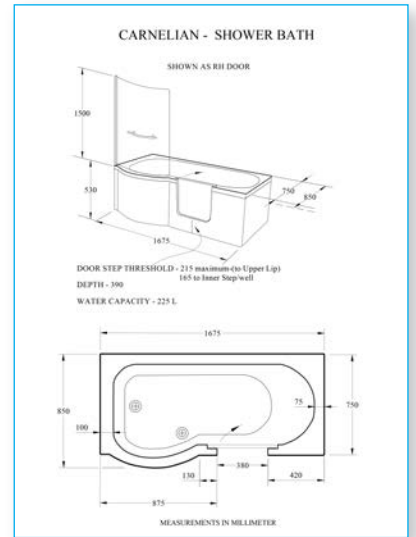

WALK-IN SPECIFICATIONS

CARNELIAN