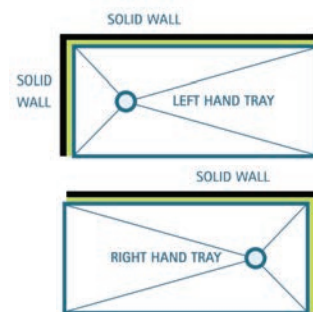

DEC TRAY RANGE