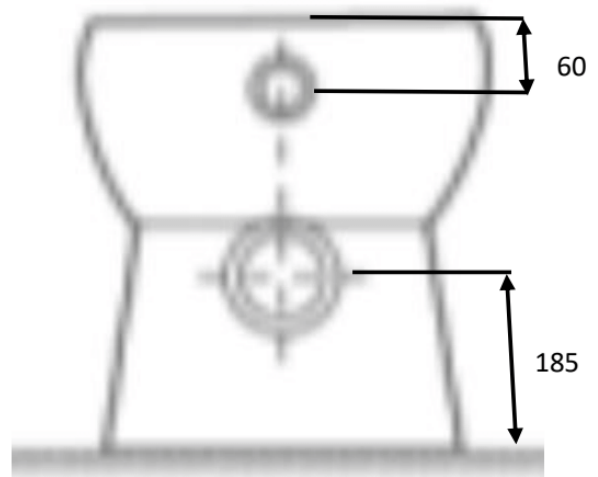

## Technical Data Information

**Product Code:** CMARBTW  
**Information:** Maria Back to Wall Pan  
**Colour:** White  
**Material:** Vitreous China

**Overall Dimensions:** H: 420 x D: 540 x W: 350

All Dimensions are in millimetres. The information contained on this page was correct at date of issue. Fitting dimensions are provided as a guide only. Some variation may occur due to manufacturing tolerances. We pursue a policy of continuing improvement in design and performance of our products and so reserve the right to change specifications without prior notice.