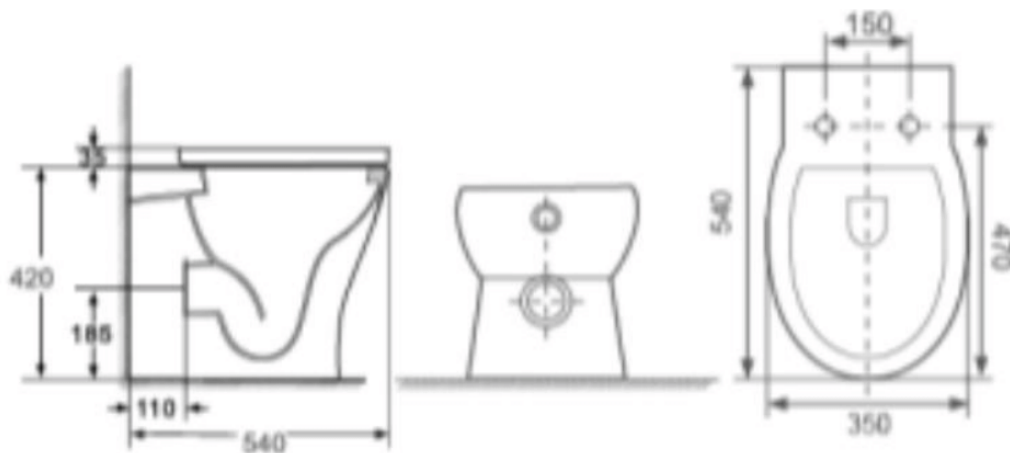

## Technical Data Information

**Product Code:** CMARBTW  
**Information:** Maria Back to Wall Pan  
**Colour:** White  
**Material:** Vitreous China

**Overall Dimensions:** H: 420 x D: 540 x W: 350

All Dimensions are in millimetres. The information contained on this page was correct at date of issue. Fitting dimensions are provided as a guide only. Some variation may occur due to manufacturing tolerances. We pursue a policy of continuing improvement in design and performance of our products and so reserve the right to change specifications without prior notice.