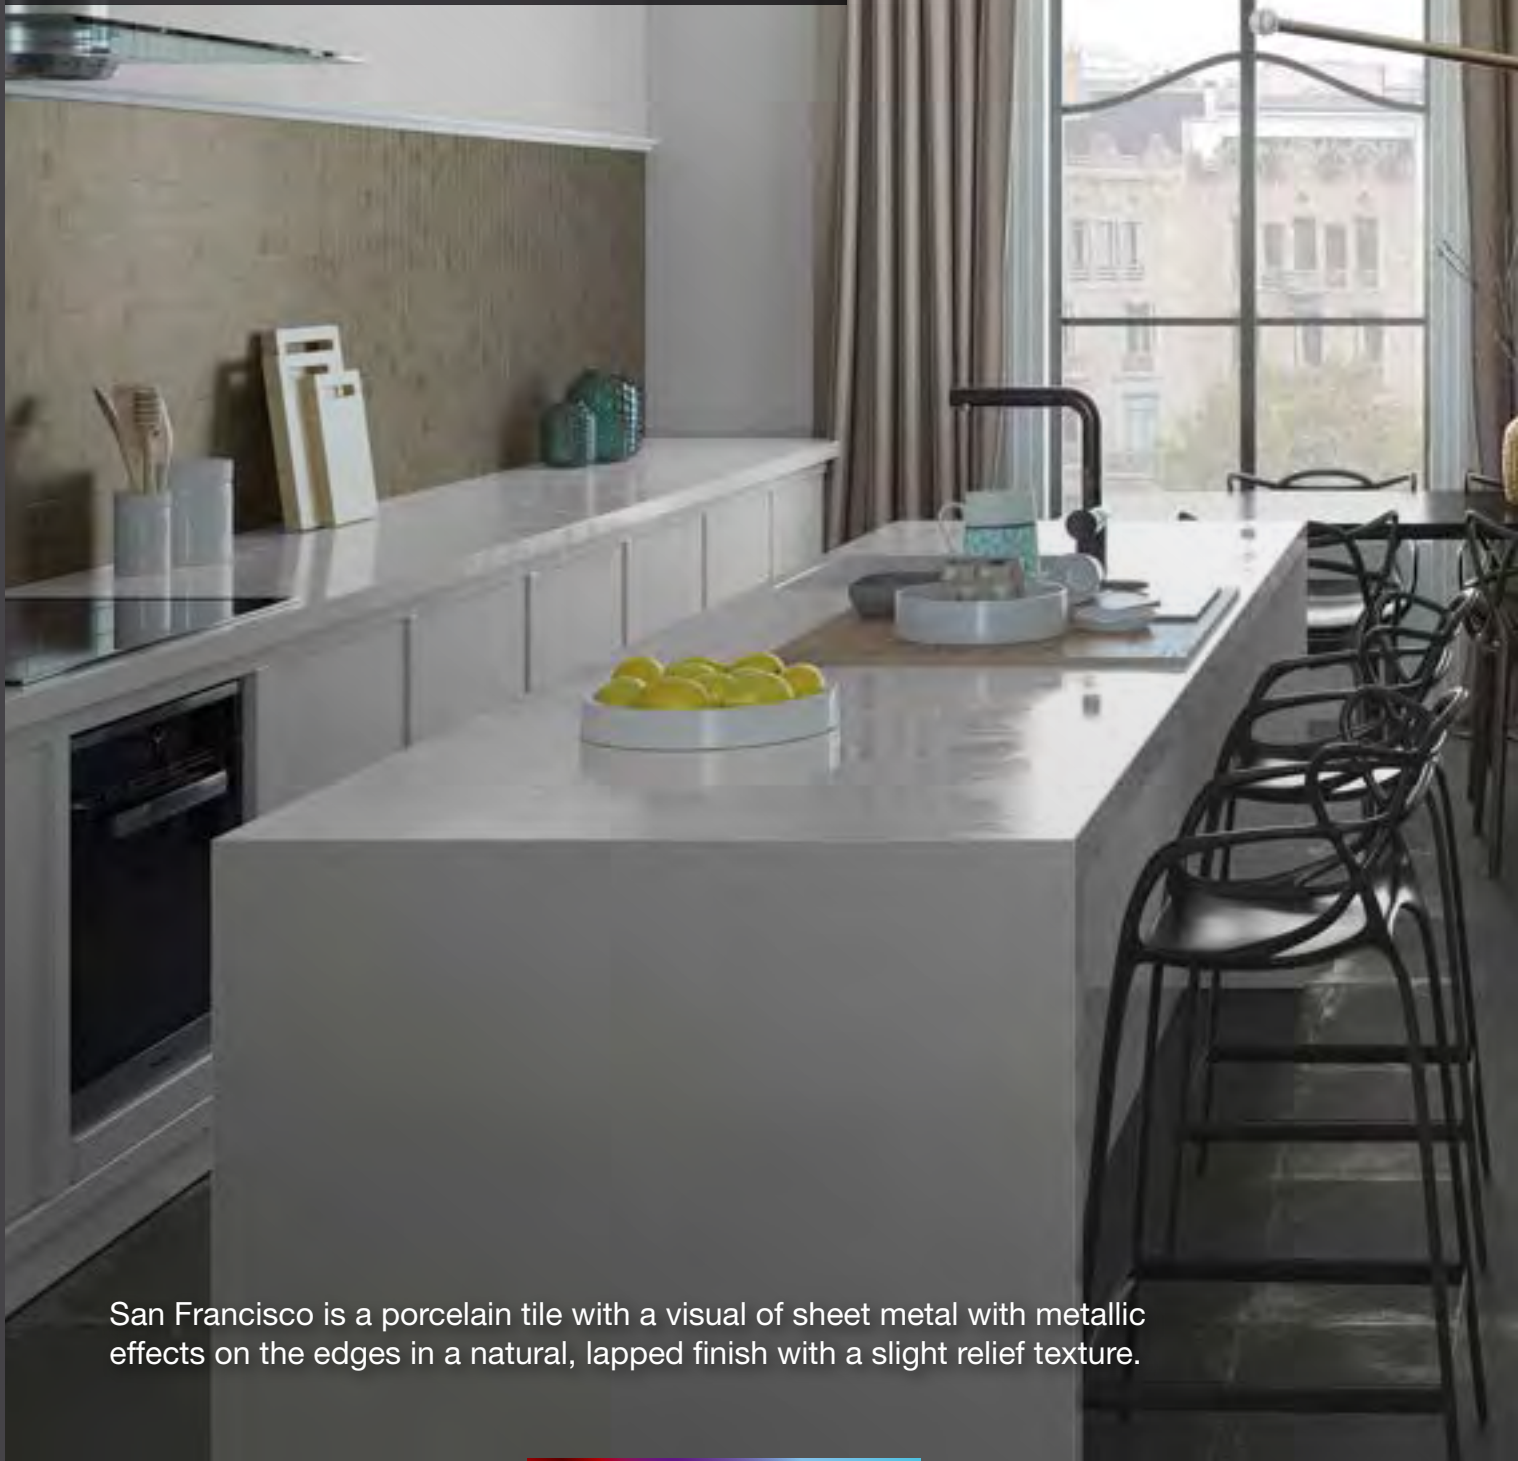

We invite you to visit one of our **showrooms** nationwide to view the extensive range and to allow a member of staff to guide you through your selection.

WALL & FLOOR TILES

SAN FRANCISCO

San Francisco is a porcelain tile with a visual of sheet metal with metallic effects on the edges in a natural, lapped finish with a slight relief texture.