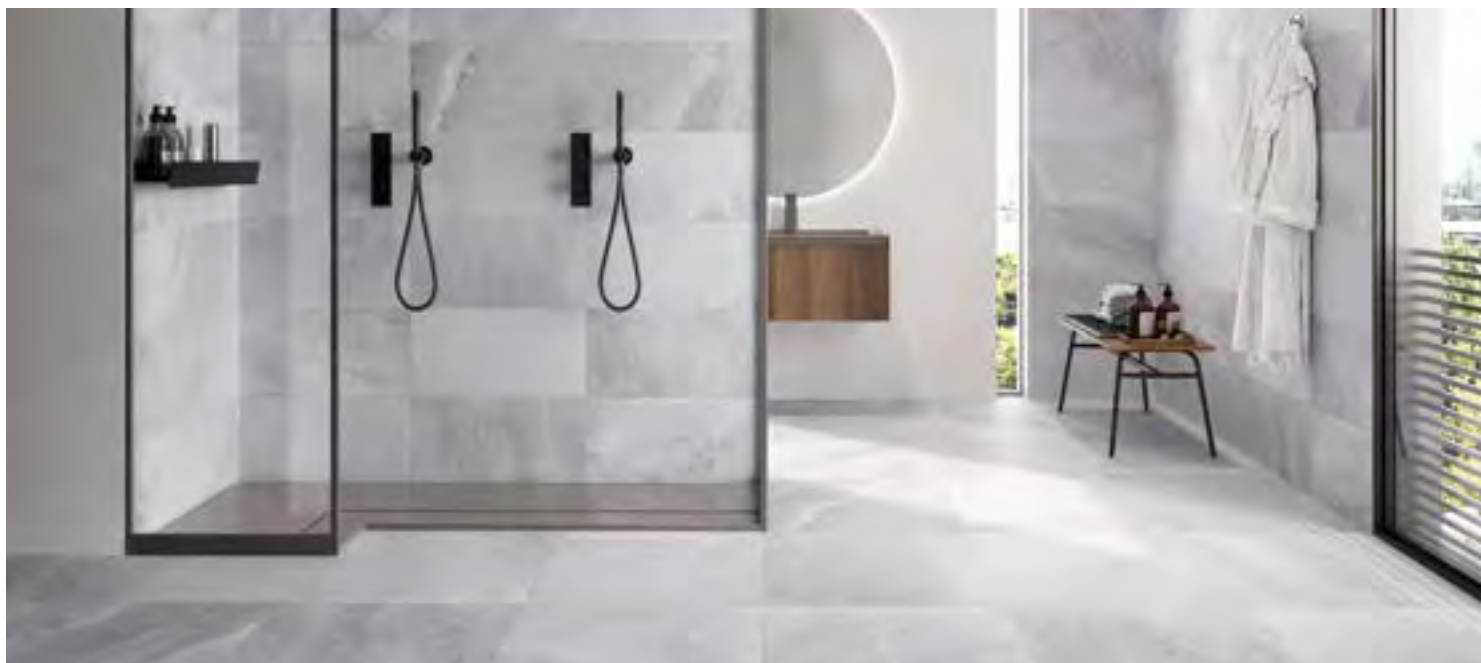

23. HIMALAYA

Tile Type

Wall & Floor Porcelain Tile

Usage Areas

Commercial & Residential

Sizes & Finish

60 x 120R cm

8.5 mm: Tile Thickness

Available finishes:

Natural Finish, R10

Polished Finish

Basic Colours

Coral

White

Black