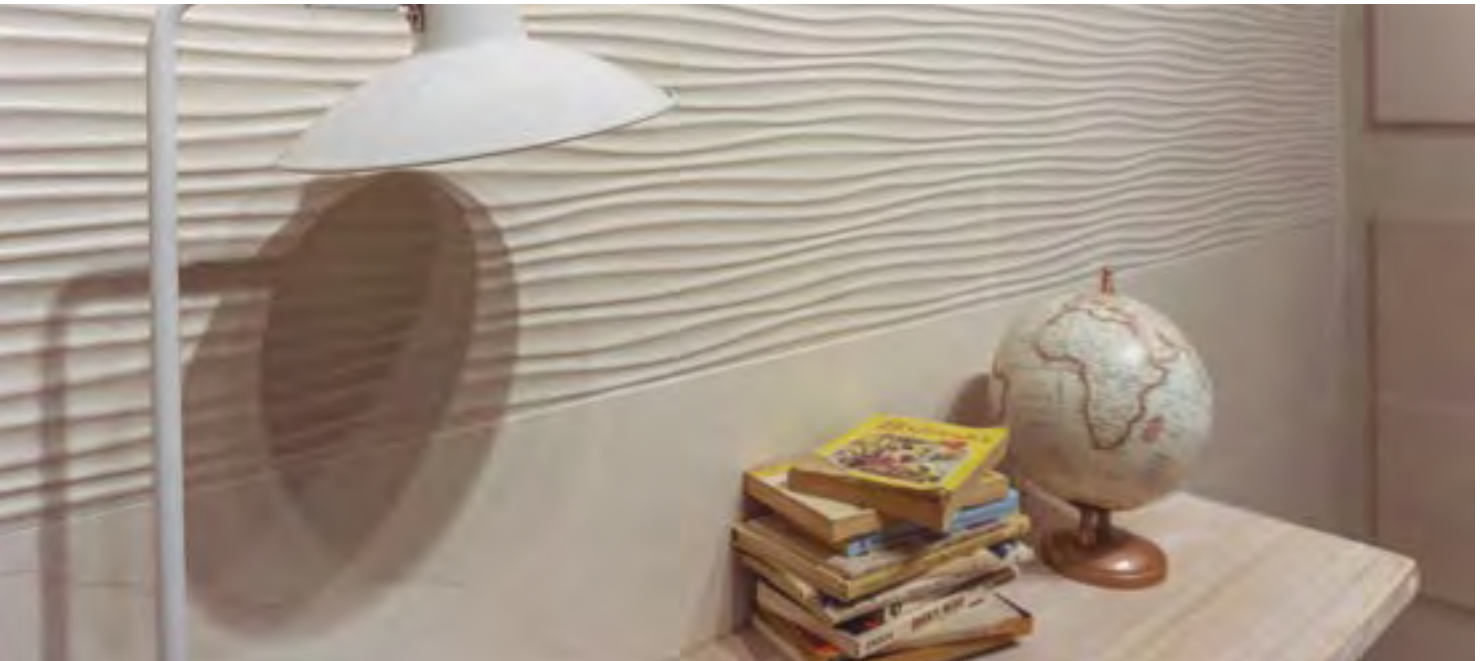

18. NEWLYN

Tile Type

Wall, Ceramic Tile

Usage Areas

Commercial & Residential

Sizes & Finish

33.3 × 90R cm
33.3 × 90R cm, Dune
60 × 60R cm
9 mm: Tile Thickness

Semi Sheen Finish, R9

Basic Colours

Almond
Grey
Beige

Size	M² Per Box	No. of Tiles
33.3 × 90	1.2	4
60 × 60	1.41	4