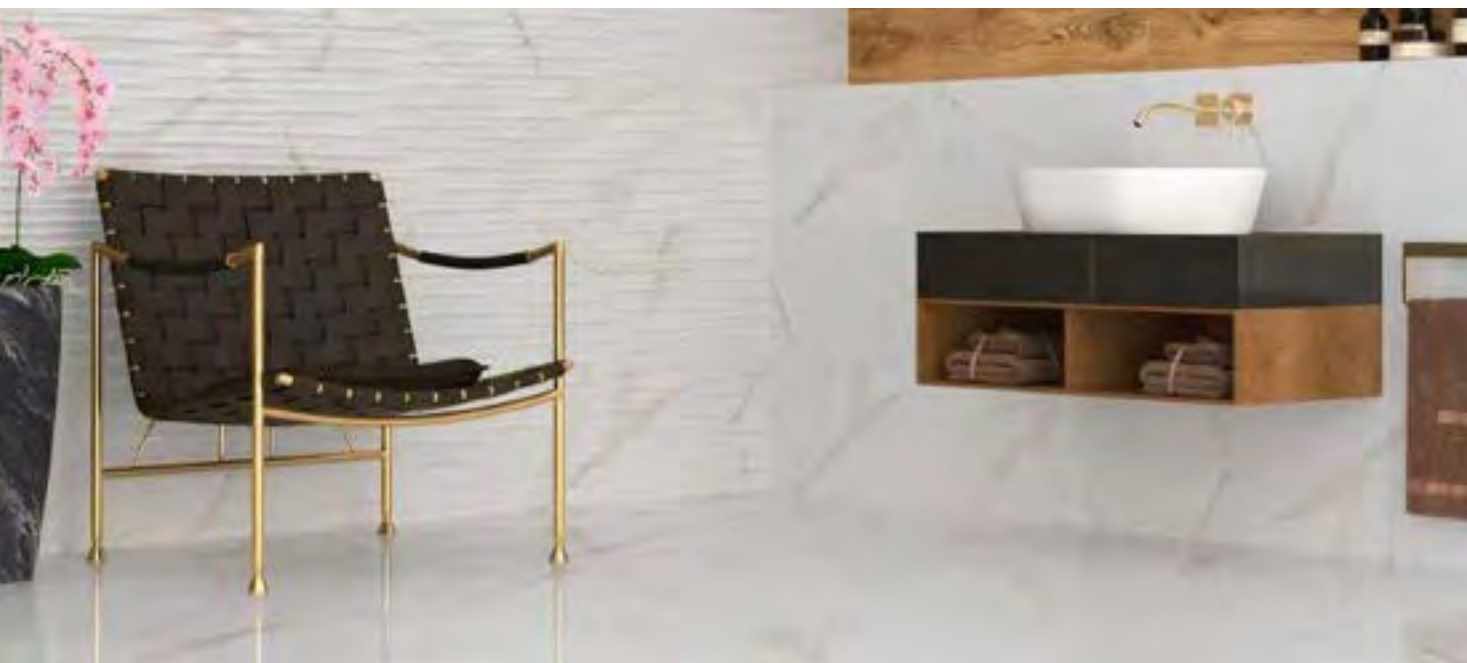

ESSENTIAL

Tile Type

Wall & Floor, Ceramic Tile

Usage Areas

Residential

Sizes & Finish

Wall

25 × 70 cm: Gloss

25 × 70 cm: Décor

9 mm: Tile Thickness

Floor

60 × 60 cm: Polished

9.5 mm: Tile Thickness

Basic Colours

White

Gold

White Décor

Gold Décor

M² Per Box	No. of Tiles	Box Weight
1.58	9	24.64 kg