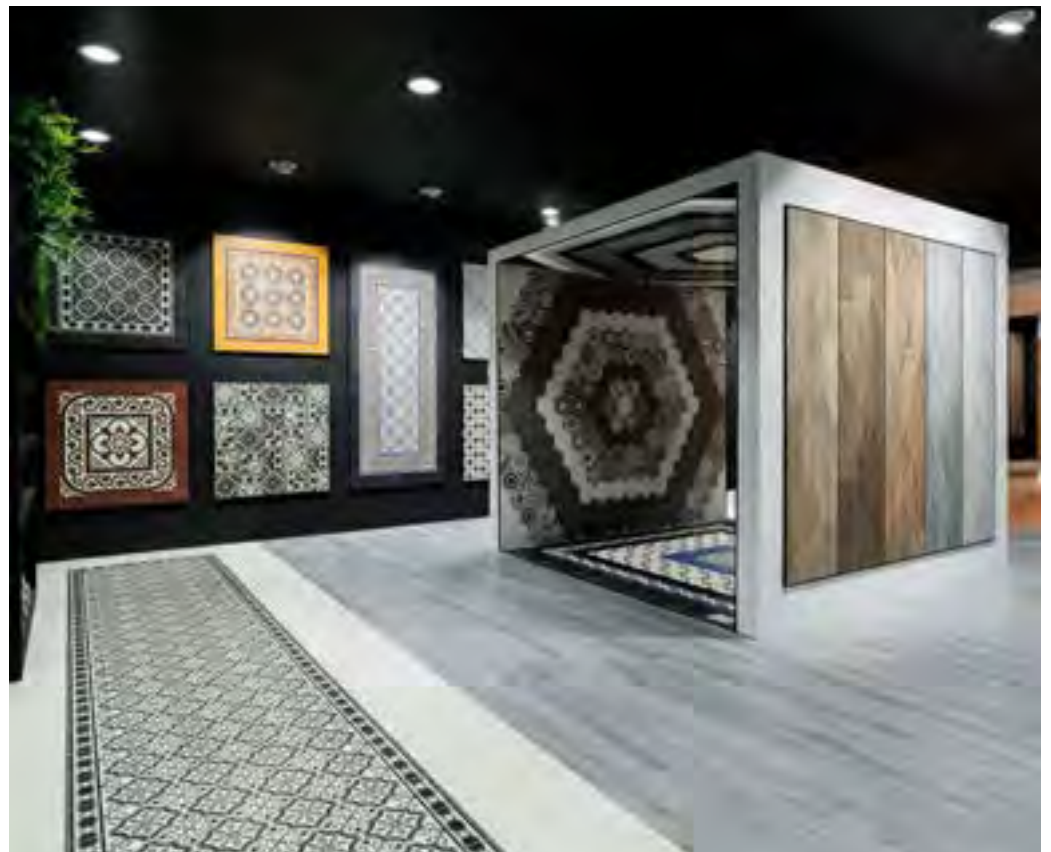

About Us

Halo Tiles & Bathrooms are an **Irish owned company**, part of the Rhinecourt Limited Group and have been in business for **over 50 years** supplying tiles & bathrooms across the Irish market. We have longterm relationships with our suppliers and only bring products with the highest quality certifications to our stores.

Each brand we stock has been chosen for their **unmatched quality, design and durability**. We source our tiles from trusted manufacturers in **Turkey, Spain and Italy**. We are the **sole agents for Vitra in Ireland**. Vitra are the largest manufacturer of ceramic products globally and their vast range when coupled with our exquisite range of bathrooms offer limitless possibilities.

The premium range of flooring solutions available from Halo Tiles & Bathrooms complete any living space whether **commercial or residential**. Our collection is always growing and we bring you the **latest flooring and bathroom trends**.

We invite you to visit one of our **showrooms** nationwide to view the extensive range and to allow a member of staff to guide you through your selection.