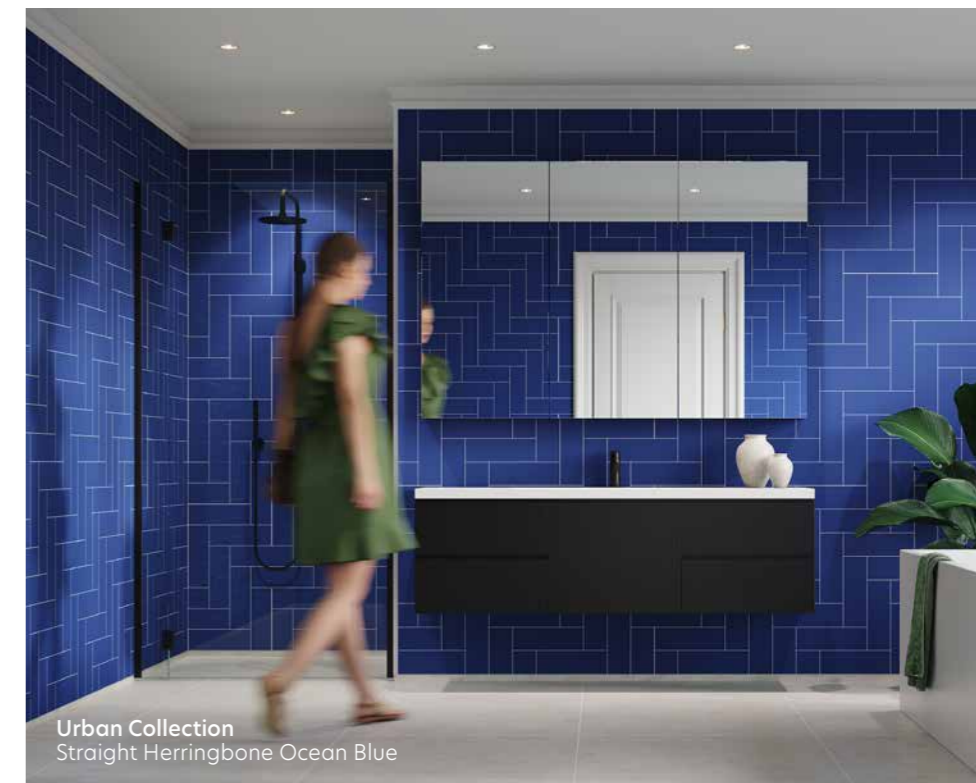

Signature

Signature speaks to everyone interested in stylish, contemporary internal decoration. Panels are 600mm wide and 2,400mm high.

Urban Collection
Straight Herringbone Ocean Blue