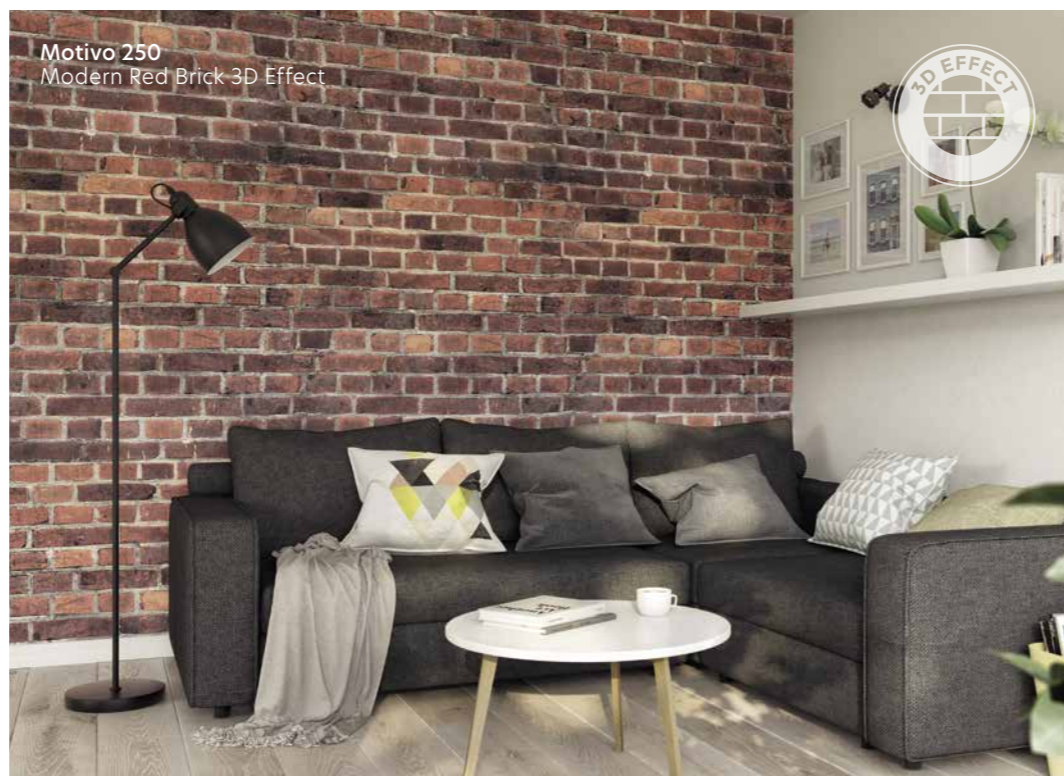

Natural-look Wall Panelling

Contemporary Range

The Guardian Contemporary range offers a more modern and diverse range of designs to bring panels into every room of the house.

With all the advantages of the Neptune 250 range, our Motivo 250 and Neptune 400 ranges provide realistic and striking modern tile, bleached timber or rustic brick effects, to create Nouveau Style decor in both commercial and domestic settings.

Motivo 250

Each pack contains:
4 pattern matched panels

Neptune 400

Each pack contains:
3 pattern matched panels