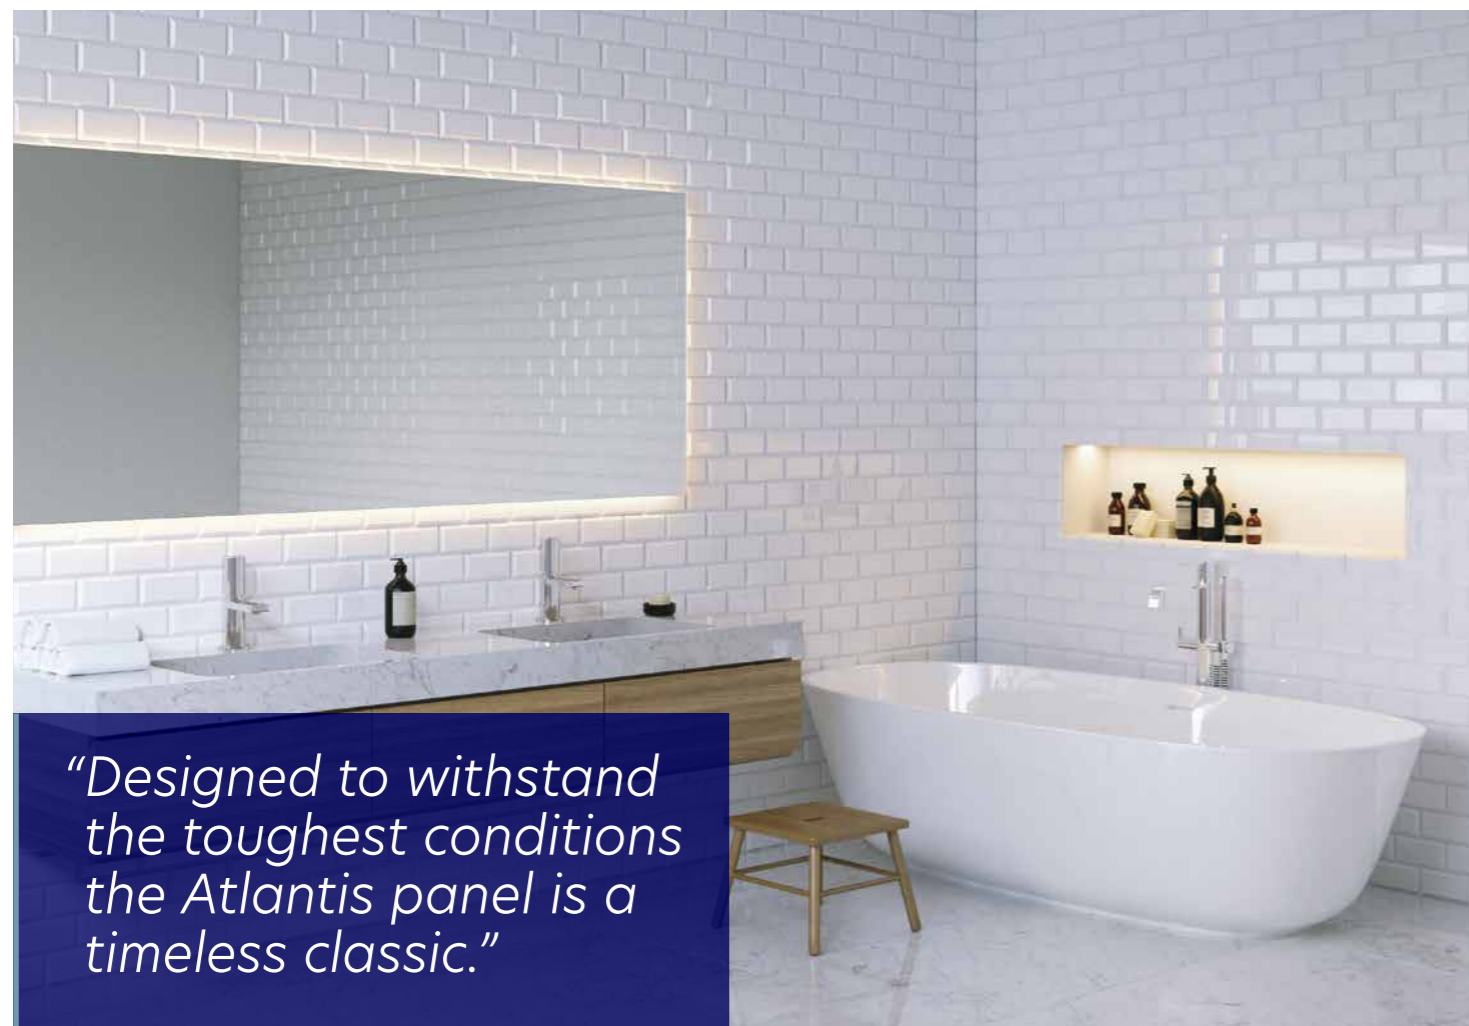

Tile Effect Wall Panelling

Atlantis Panel Range

Guardian Atlantis is a 3mm thick solid laminated, bevel embossed tile effect waterproof panel with crisp, clean integral grout lines providing a modern facelift to any wet room, shower, bathroom or kitchen.

Available in high gloss black or high gloss white finish, Atlantis is a simple and effective alternative to tiling without the high maintenance of real tiles.

Easy to fit, Atlantis can be installed directly over existing tiles and is also ideal for use in kitchens and catering areas as splash backs*. Panels are 2,440mm x 1,220mm offering significantly faster installation than conventional tiling.

Each pack contains:
1 panel

Atlantis Tile Effect Range

“Designed to withstand the toughest conditions the Atlantis panel is a timeless classic.”