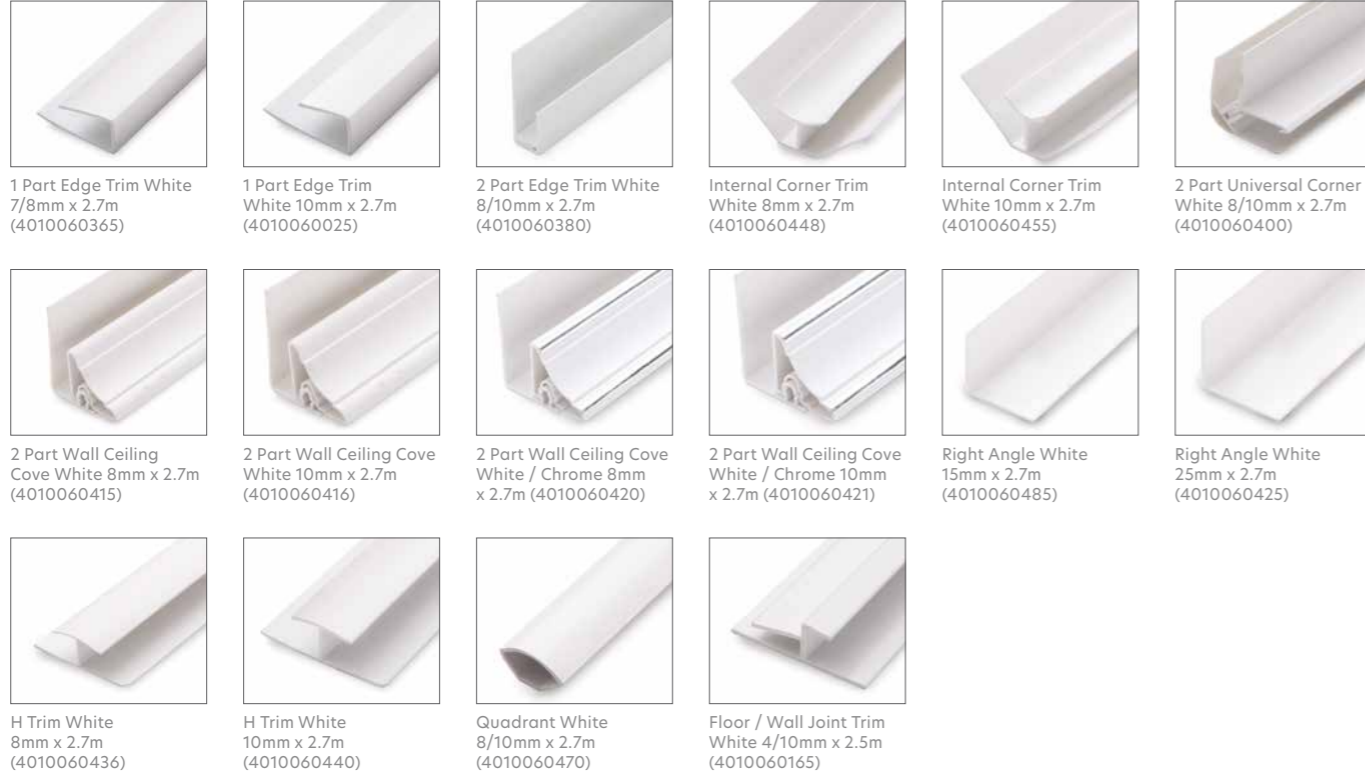

Crystal White Gloss (non-tiled)

Milano Marble (non-tiled)

Luxury

Feature panels to add that touch of luxury. Panels are 300mm wide and 2,400mm high.

White Slate

Accessories

White Trims

1 Part Edge Trim White 7/8mm x 2.7m (4010060365)