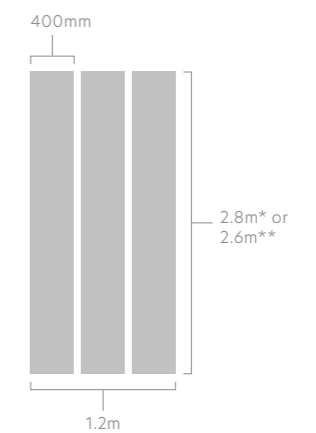

Each pack contains:
3 pattern matched panels