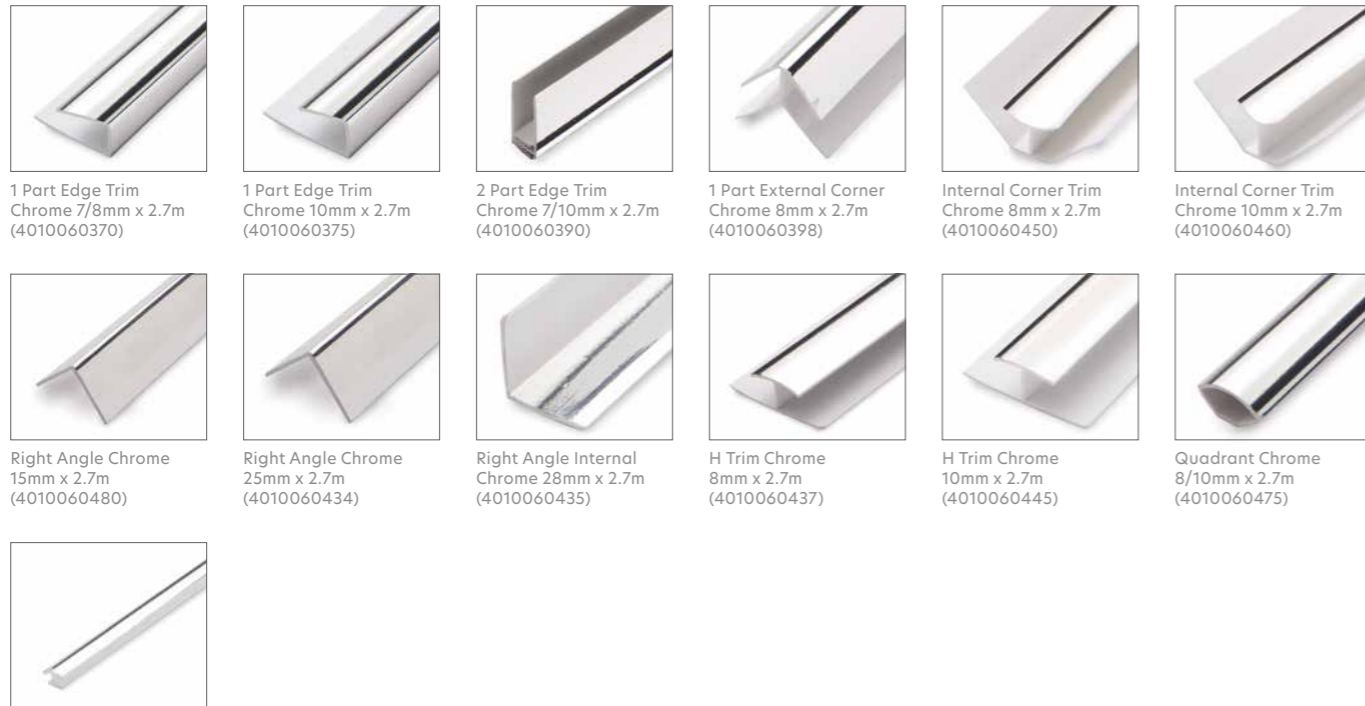

2 Part Wall Ceiling Cove White 8mm x 2.7m (4010060415)

2 Part Wall Ceiling Cove White 10mm x 2.7m (4010060416)

2 Part Wall Ceiling Cove White / Chrome 8mm x 2.7m (4010060420)

2 Part Wall Ceiling Cove White / Chrome 10mm x 2.7m (4010060421)

Right Angle White 15mm x 2.7m (4010060485)

Right Angle White 25mm x 2.7m (4010060425)

H Trim White 8mm x 2.7m (4010060436)

H Trim White 10mm x 2.7m (4010060440)

Quadrant White 8/10mm x 2.7m (4010060470)

Floor / Wall Joint Trim White 4/10mm x 2.5m (4010060165)

Chrome Trims

1 Part Edge Trim Chrome 7/8mm x 2.7m (4010060370)

1 Part Edge Trim Chrome 10mm x 2.7m (4010060375)

2 Part Edge Trim Chrome 7/10mm x 2.7m (4010060390)

1 Part External Corner Chrome 8mm x 2.7m (4010060398)