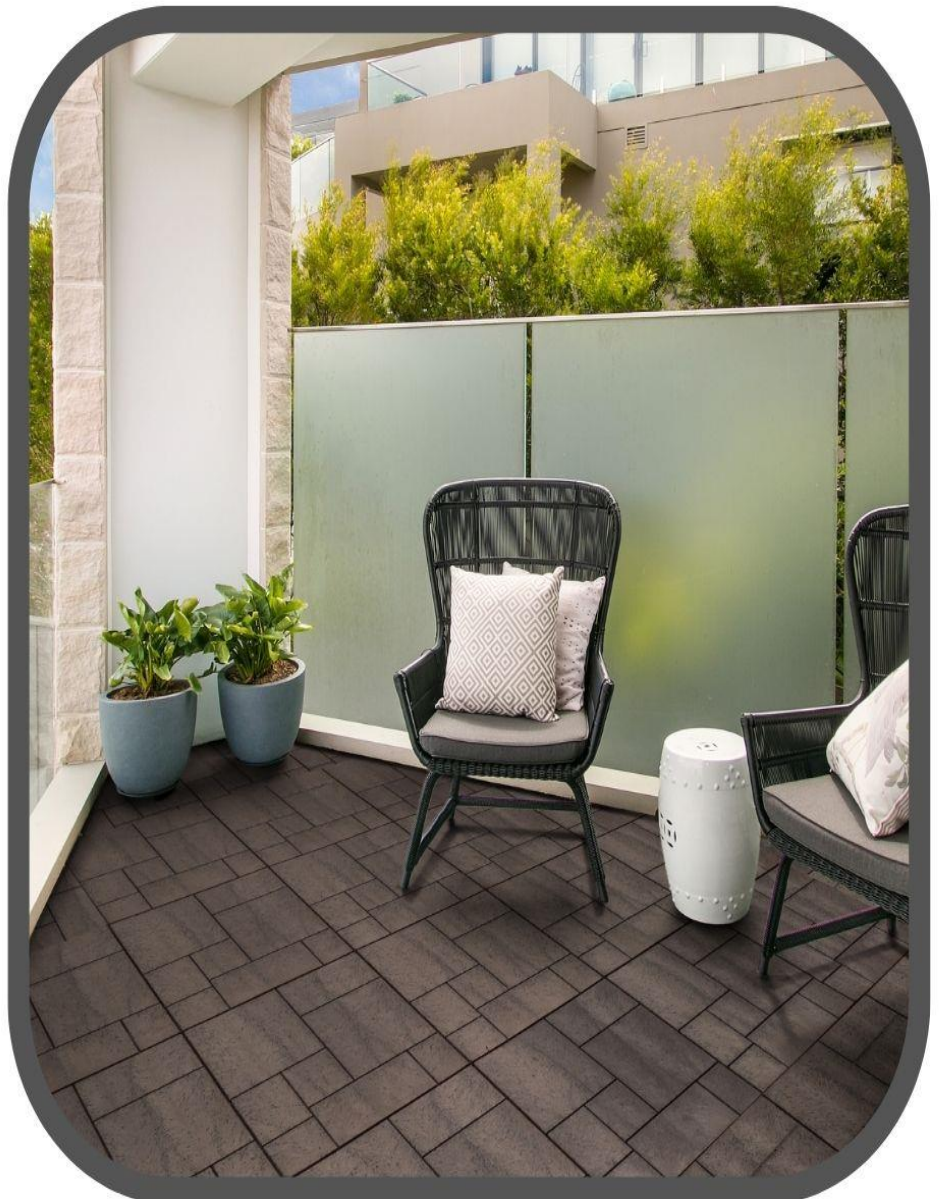

Coverage:

1 Pack (6pcs / 0.558m²)

Pallet Qty = 72 packs)