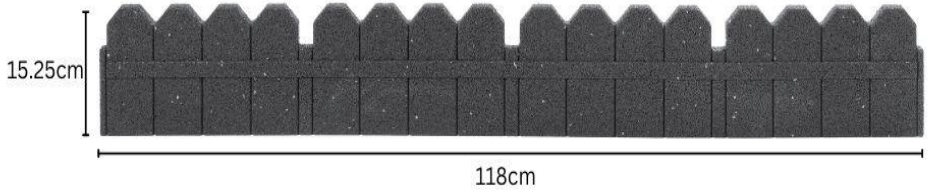

Roman Stone Edging c/w spikes Earth 1.2m

Made from recycled car tyres

Flexi Border Edging

Code / Description

Code: EDG206

Maryland Border c/w spikes Grey 118cm

Code: EDG207

Maryland Border c/w spikes Earth 118cm