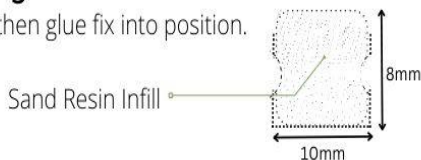

Code: GRP10S

Trojan Gripdex Recessed Alu-Sand

Size: 10mm x 8mm x 1m

Suitable for fixing into concrete & wood

Router a recess and then glue fix into position.