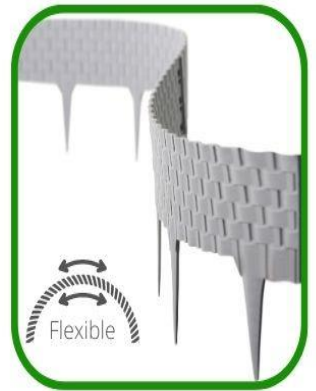

Rattan Lawn Edging 2.4m