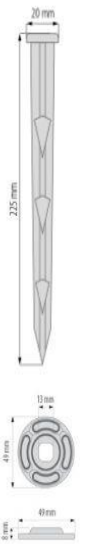

Code / Description

PEG225 - Greenfx Fixing Nails 225mm (10pcs) c/w washers