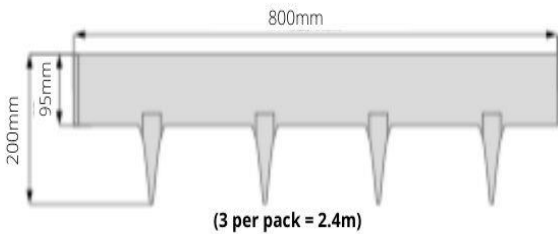

Rattan Lawn Edging 2.4m