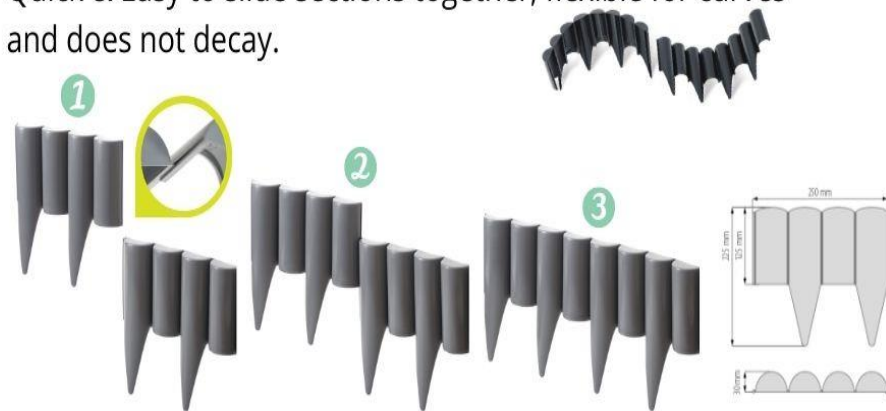

Quick & Easy to slide sections together, flexible for curves and does not decay.