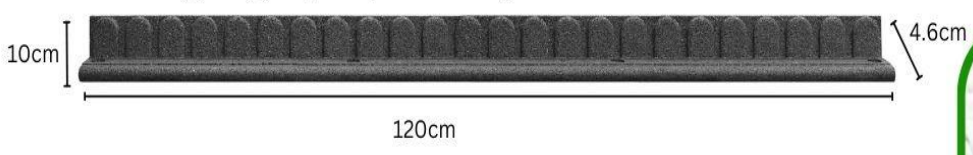

Coverage:

1 Pack (6pcs / 0.558m²)

Pallet Qty = 72 packs)

Made from recycled car tyres

Code / Description

Code: EDG339

Mowing Edge c/w spikes Grey 1.2m

Code: EDG400