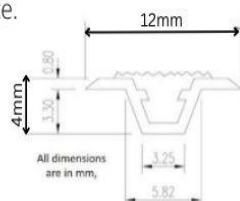

Size: 10mm x 8mm x 1m

Suitable for fixing into concrete & wood

Router a recess and then glue fix into position.

Code: GRP12S

Trojan Gripdex Retrofit for Decking

Size: 12mm x 4mm x 1m

Glue and or drill & screw fix into place.