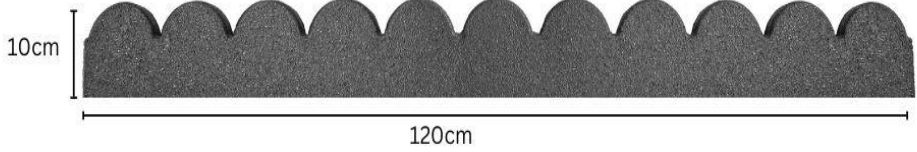

Made from recycled plastics

Made from recycled car tyres

Border Edging

Code / Description

Code: EDG030

Flexi Scalloped edging c/w spikes Grey 1.2m

Code: EDG001

Flexi Scalloped edging c/w spikes Earth 1.2m