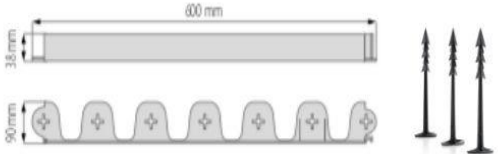

Made from recycled plastics

Made from recycled car tyres

Border Edging

Code / Description

Code: EDG030

Flexi Scalloped edging c/w spikes Grey 1.2m

Code: EDG001

Flexi Scalloped edging c/w spikes Earth 1.2m