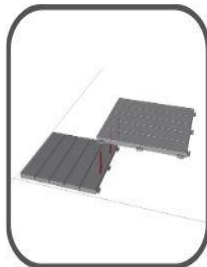

Coverage:

1 Pack (6pcs / 0.558m²)

Pallet Qty = 72 packs)