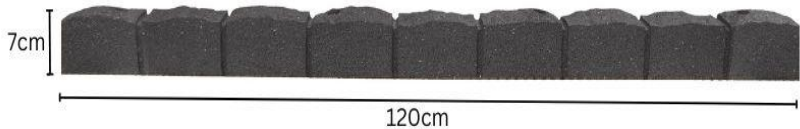

Border Edging

Border Edging

Made from recycled car tyres

Code / Description

Border Edging

Code: EDG078

Roman Stone Edging c/w spikes Grey 1.2m

Code: EDG064