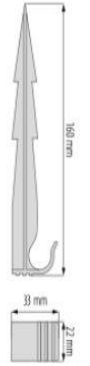

Mowing Edge c/w spikes Earth 1.2m

Code / Description

PEG100 - Greenfx Fixing Pegs 100mm (50pcs)

Code / Description

PEG125 - Greenfx Fixing Pegs 125mm (50pcs)

Code / Description

PEG160 - Greenfx Water Irrigation fixing Pegs 160mm (50pcs)