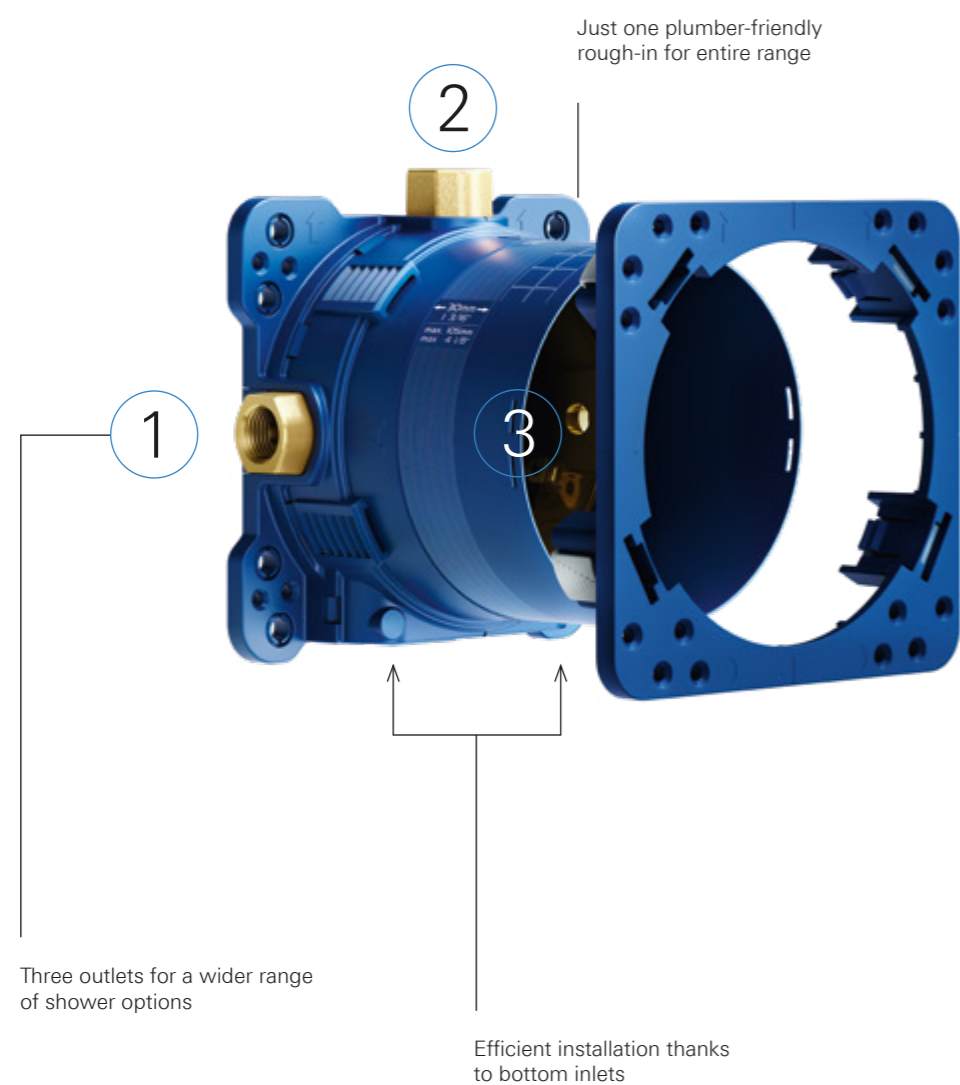

THE UNIVERSAL SOLUTION FOR THE NEEDS OF TOMORROW

GROHE RAPIDO SMARTBOX