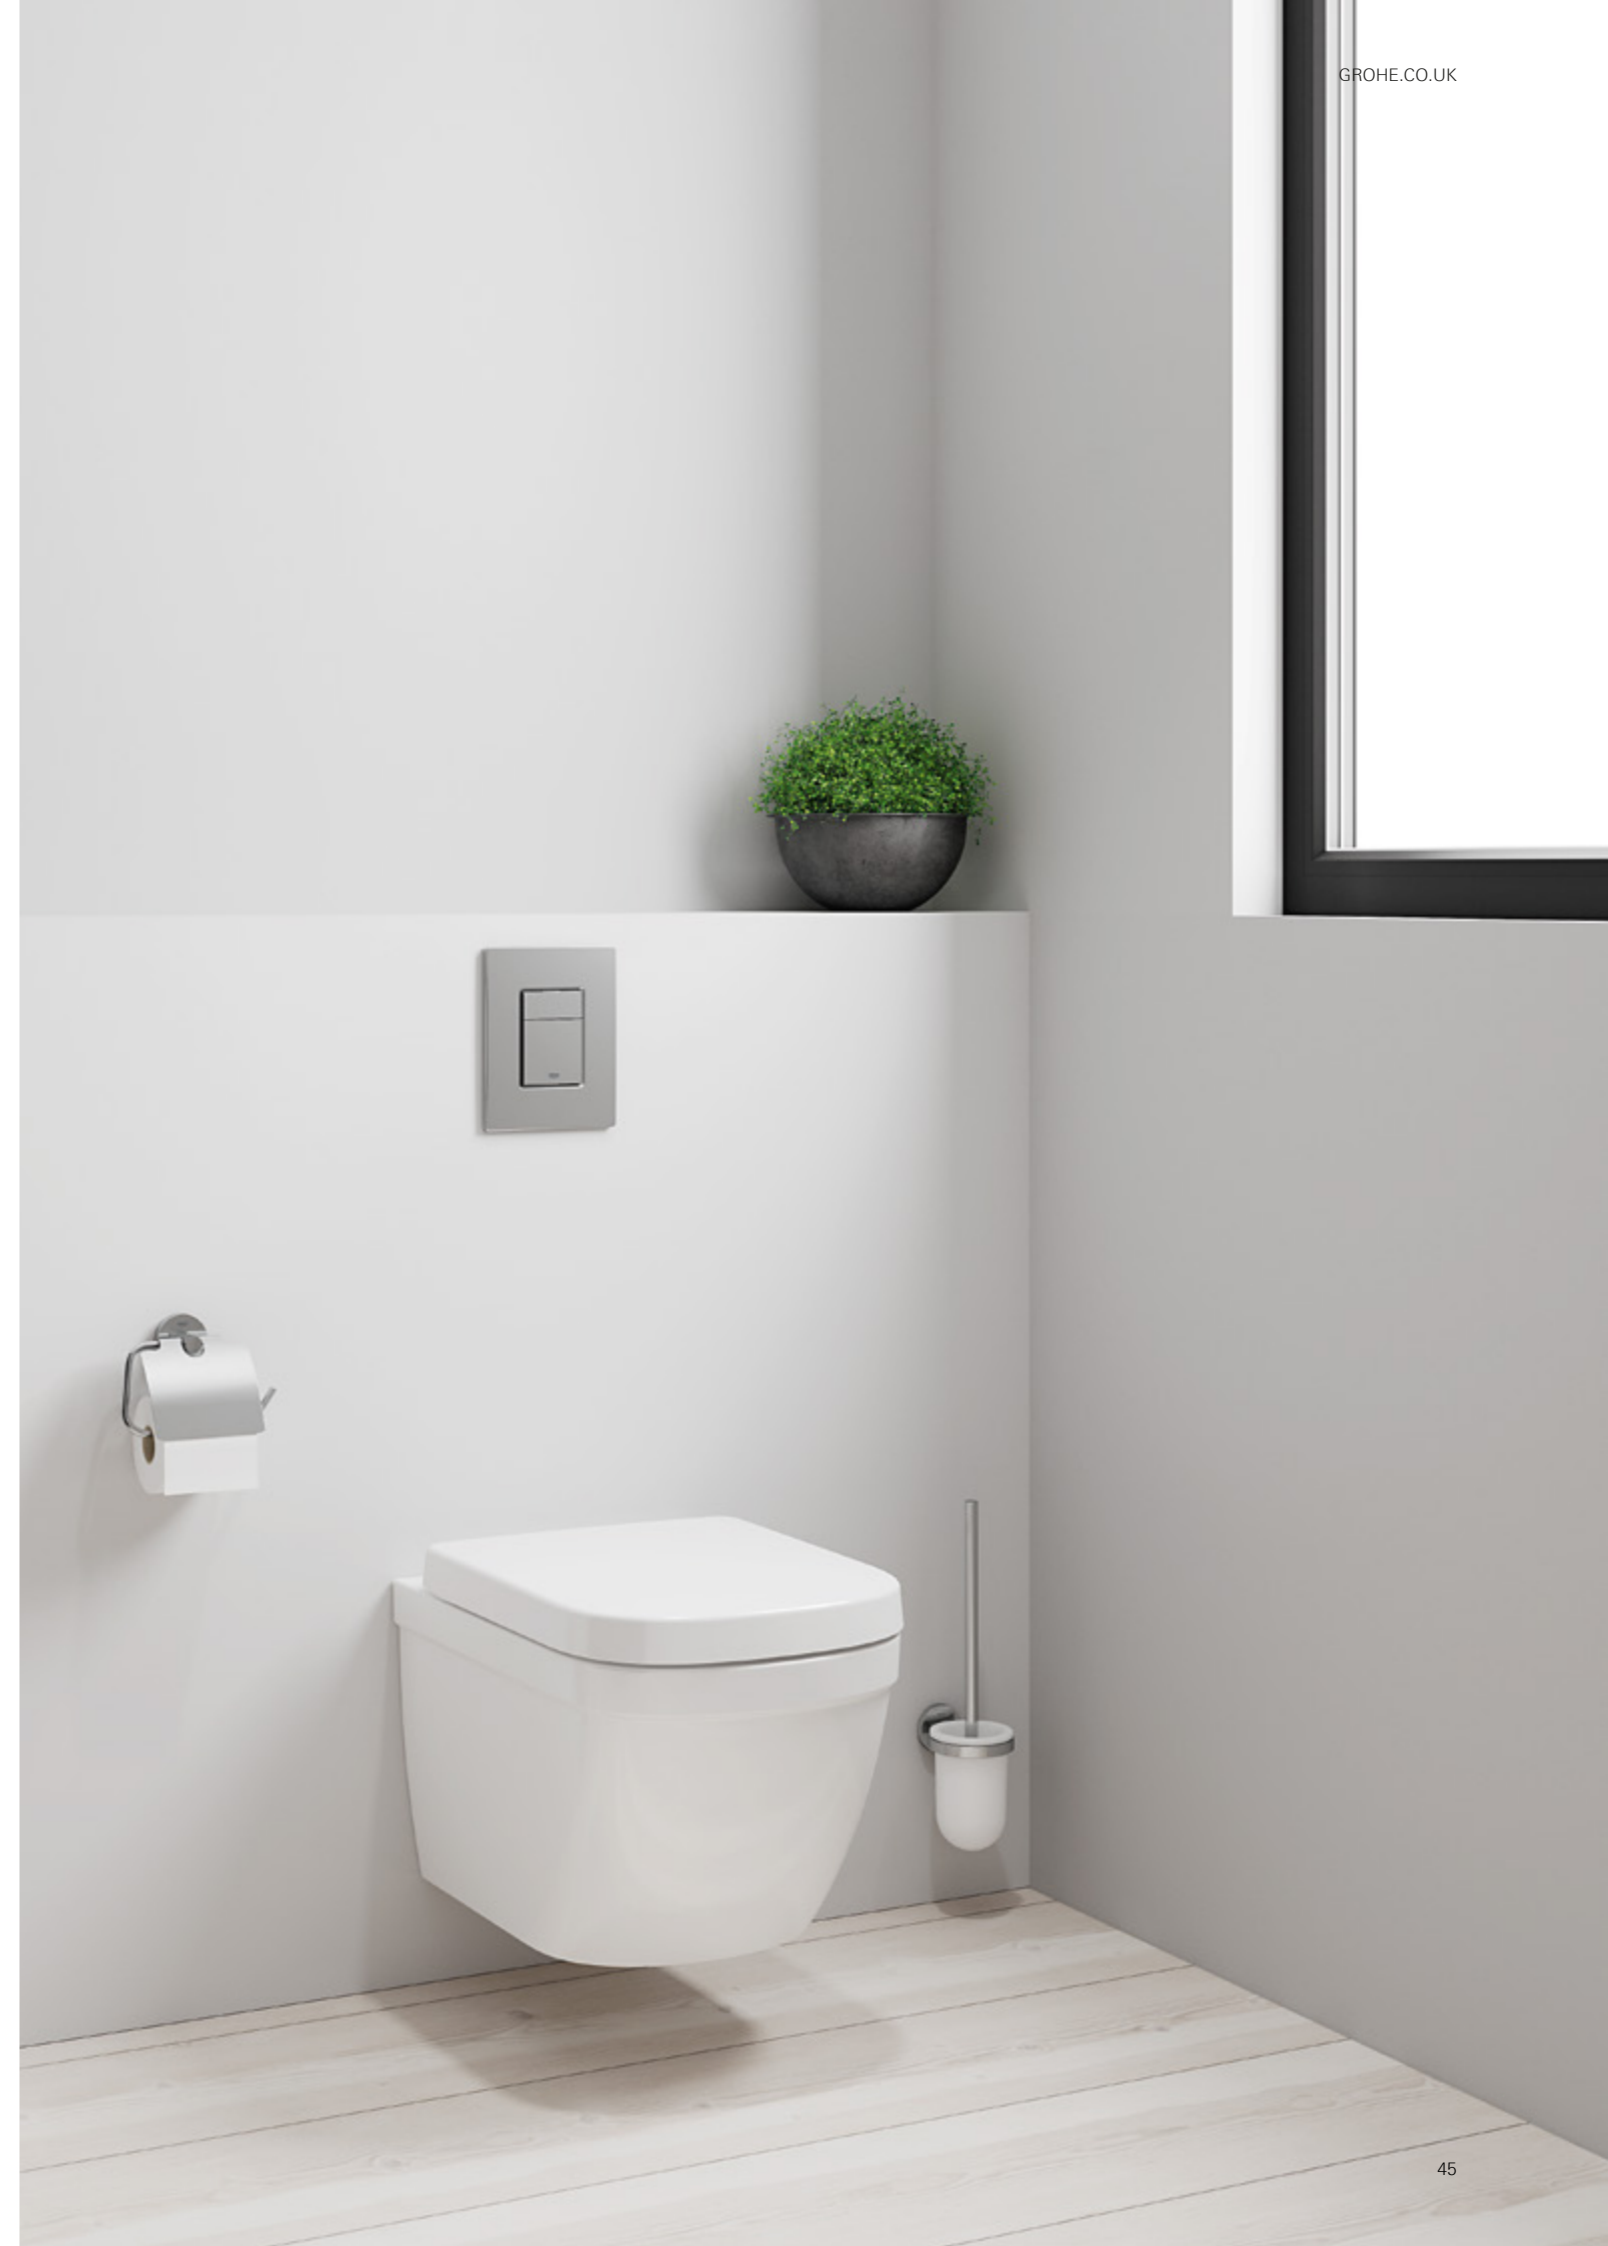

GROHE EURO CERAMIC

IN TUNE WITH MY LIFESTYLE

Imagine a great looking bathroom which adapts effortlessly to your real life, where you start and end your day in a personal space. A bathroom which is both hugely practical but also fun and visually distinctive.

The Euro Ceramic range has been specially designed to match up an excellent performance with an attractive price. You can enjoy a flexible and stylish bathroom day in, day out for years to come.

RIGHT | 39 554 000 | Wall hung WC set