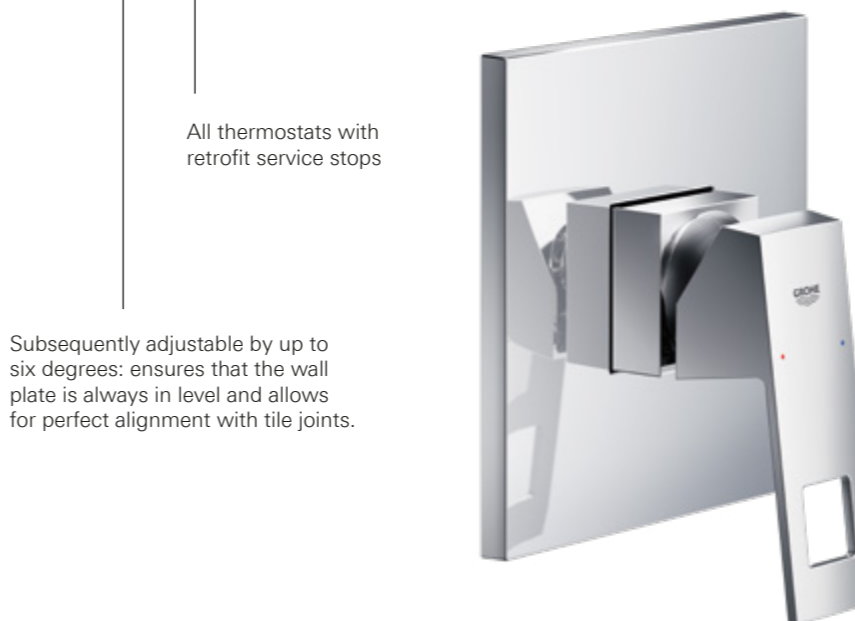

SINGLE-LEVER MIXERS

Simple to operate, control up three functions with our mixers.

All thermostats with retrofit service stops

Subsequently adjustable by up to six degrees: ensures that the wall plate is always in level and allows for perfect alignment with tile joints.