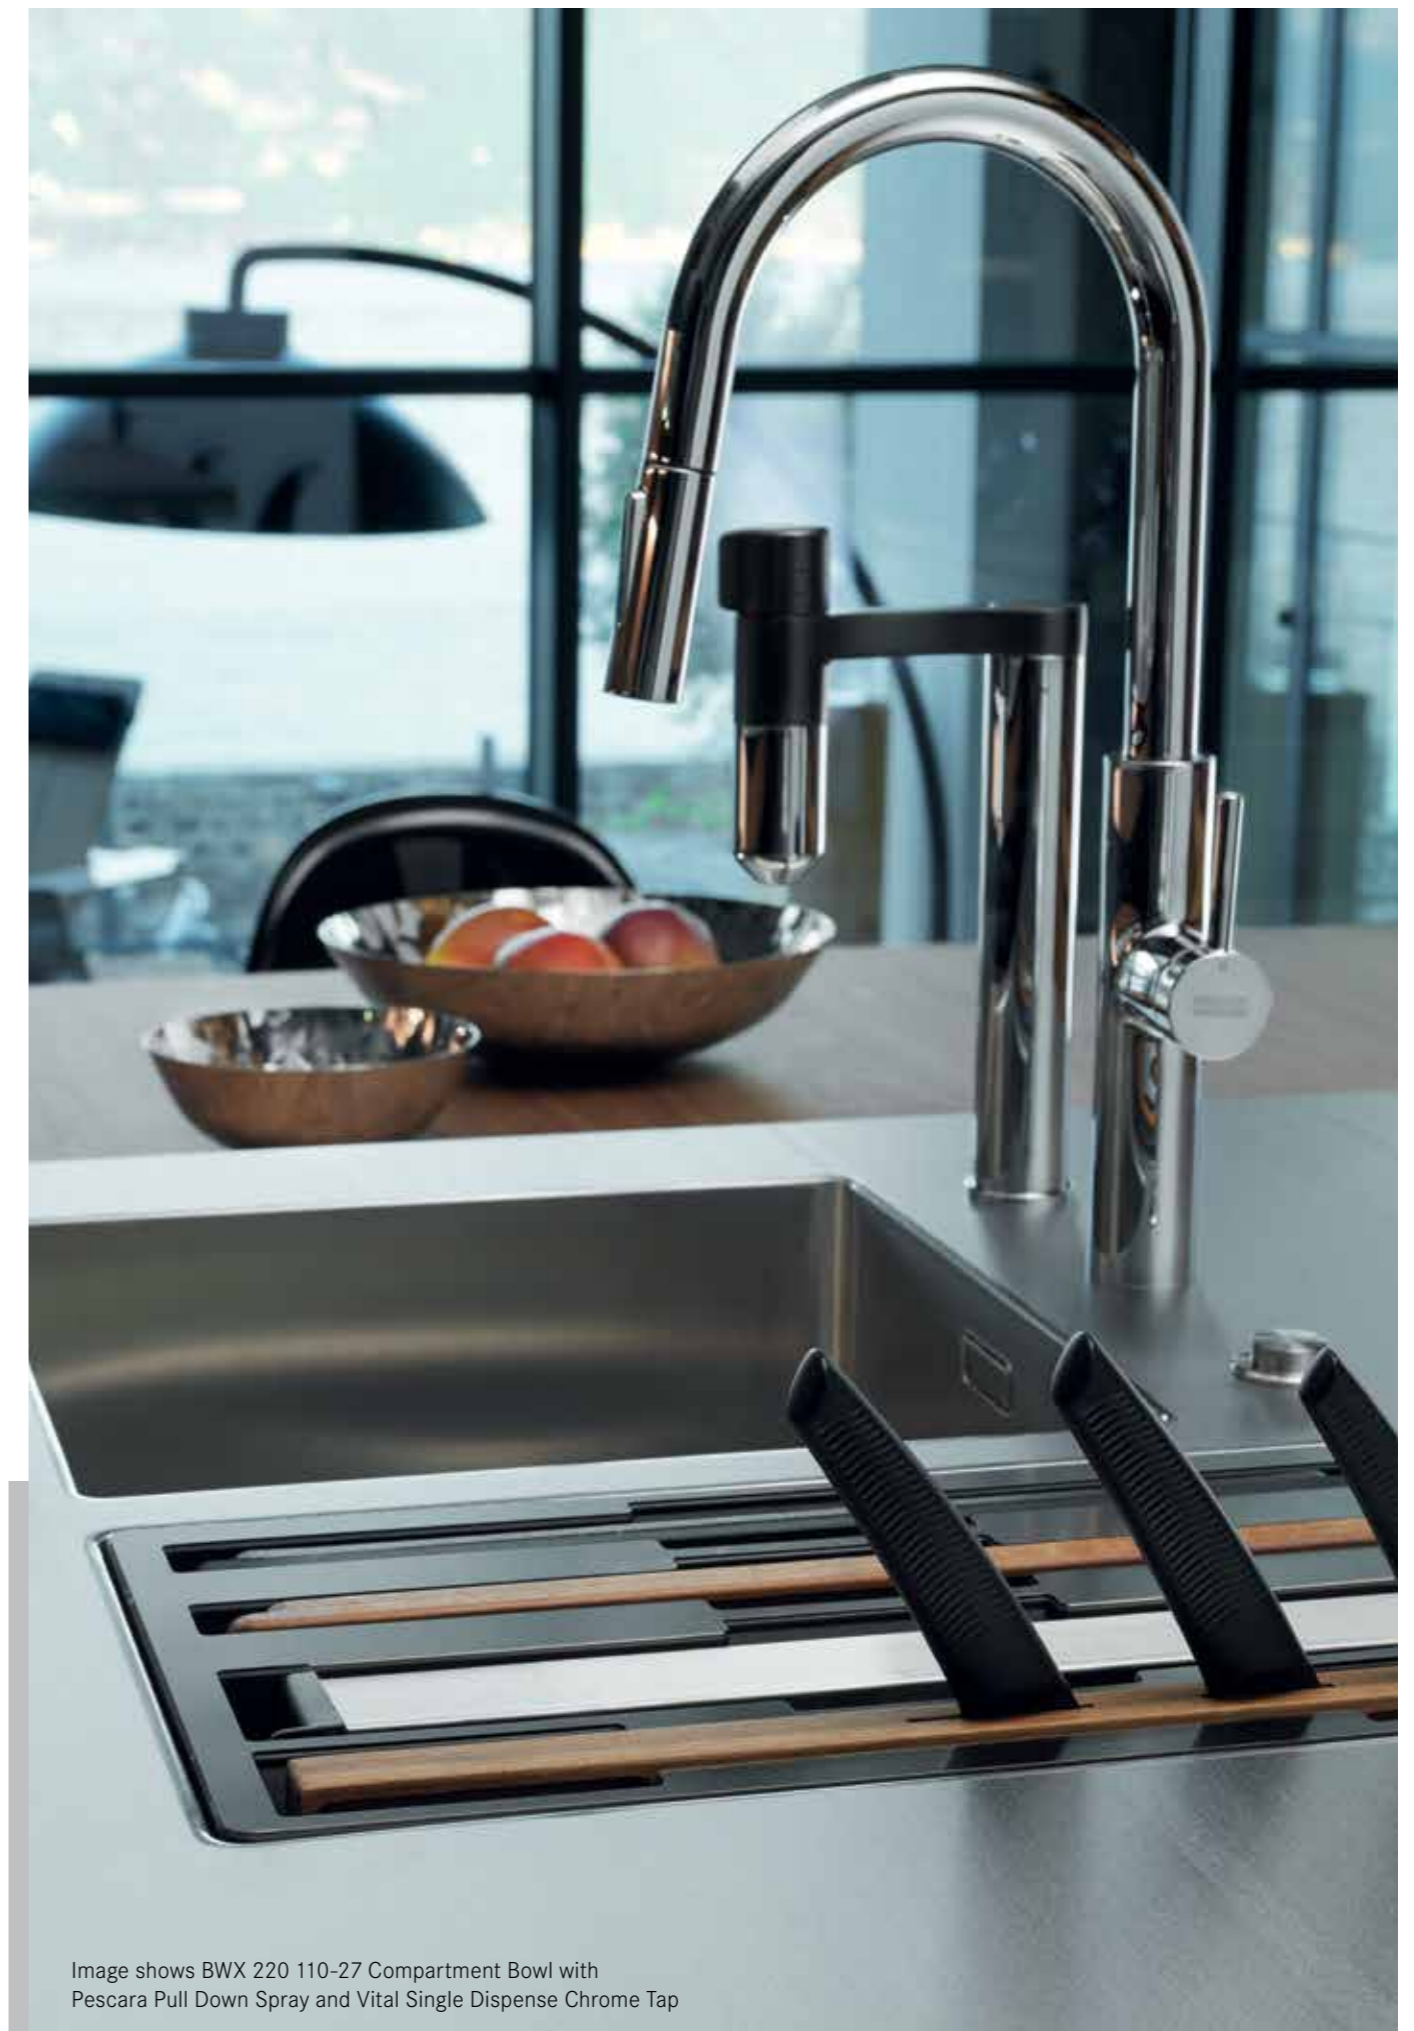

Stainless Steel
Strainer Bowl

Food Preparation
Platter

Frame Cover

Wire Rack

Chopping Board

Knife Holder

Knife Set

Image shows BWX 220 110-27 Compartment Bowl with Pescara Pull Down Spray and Vital Single Dispense Chrome Tap