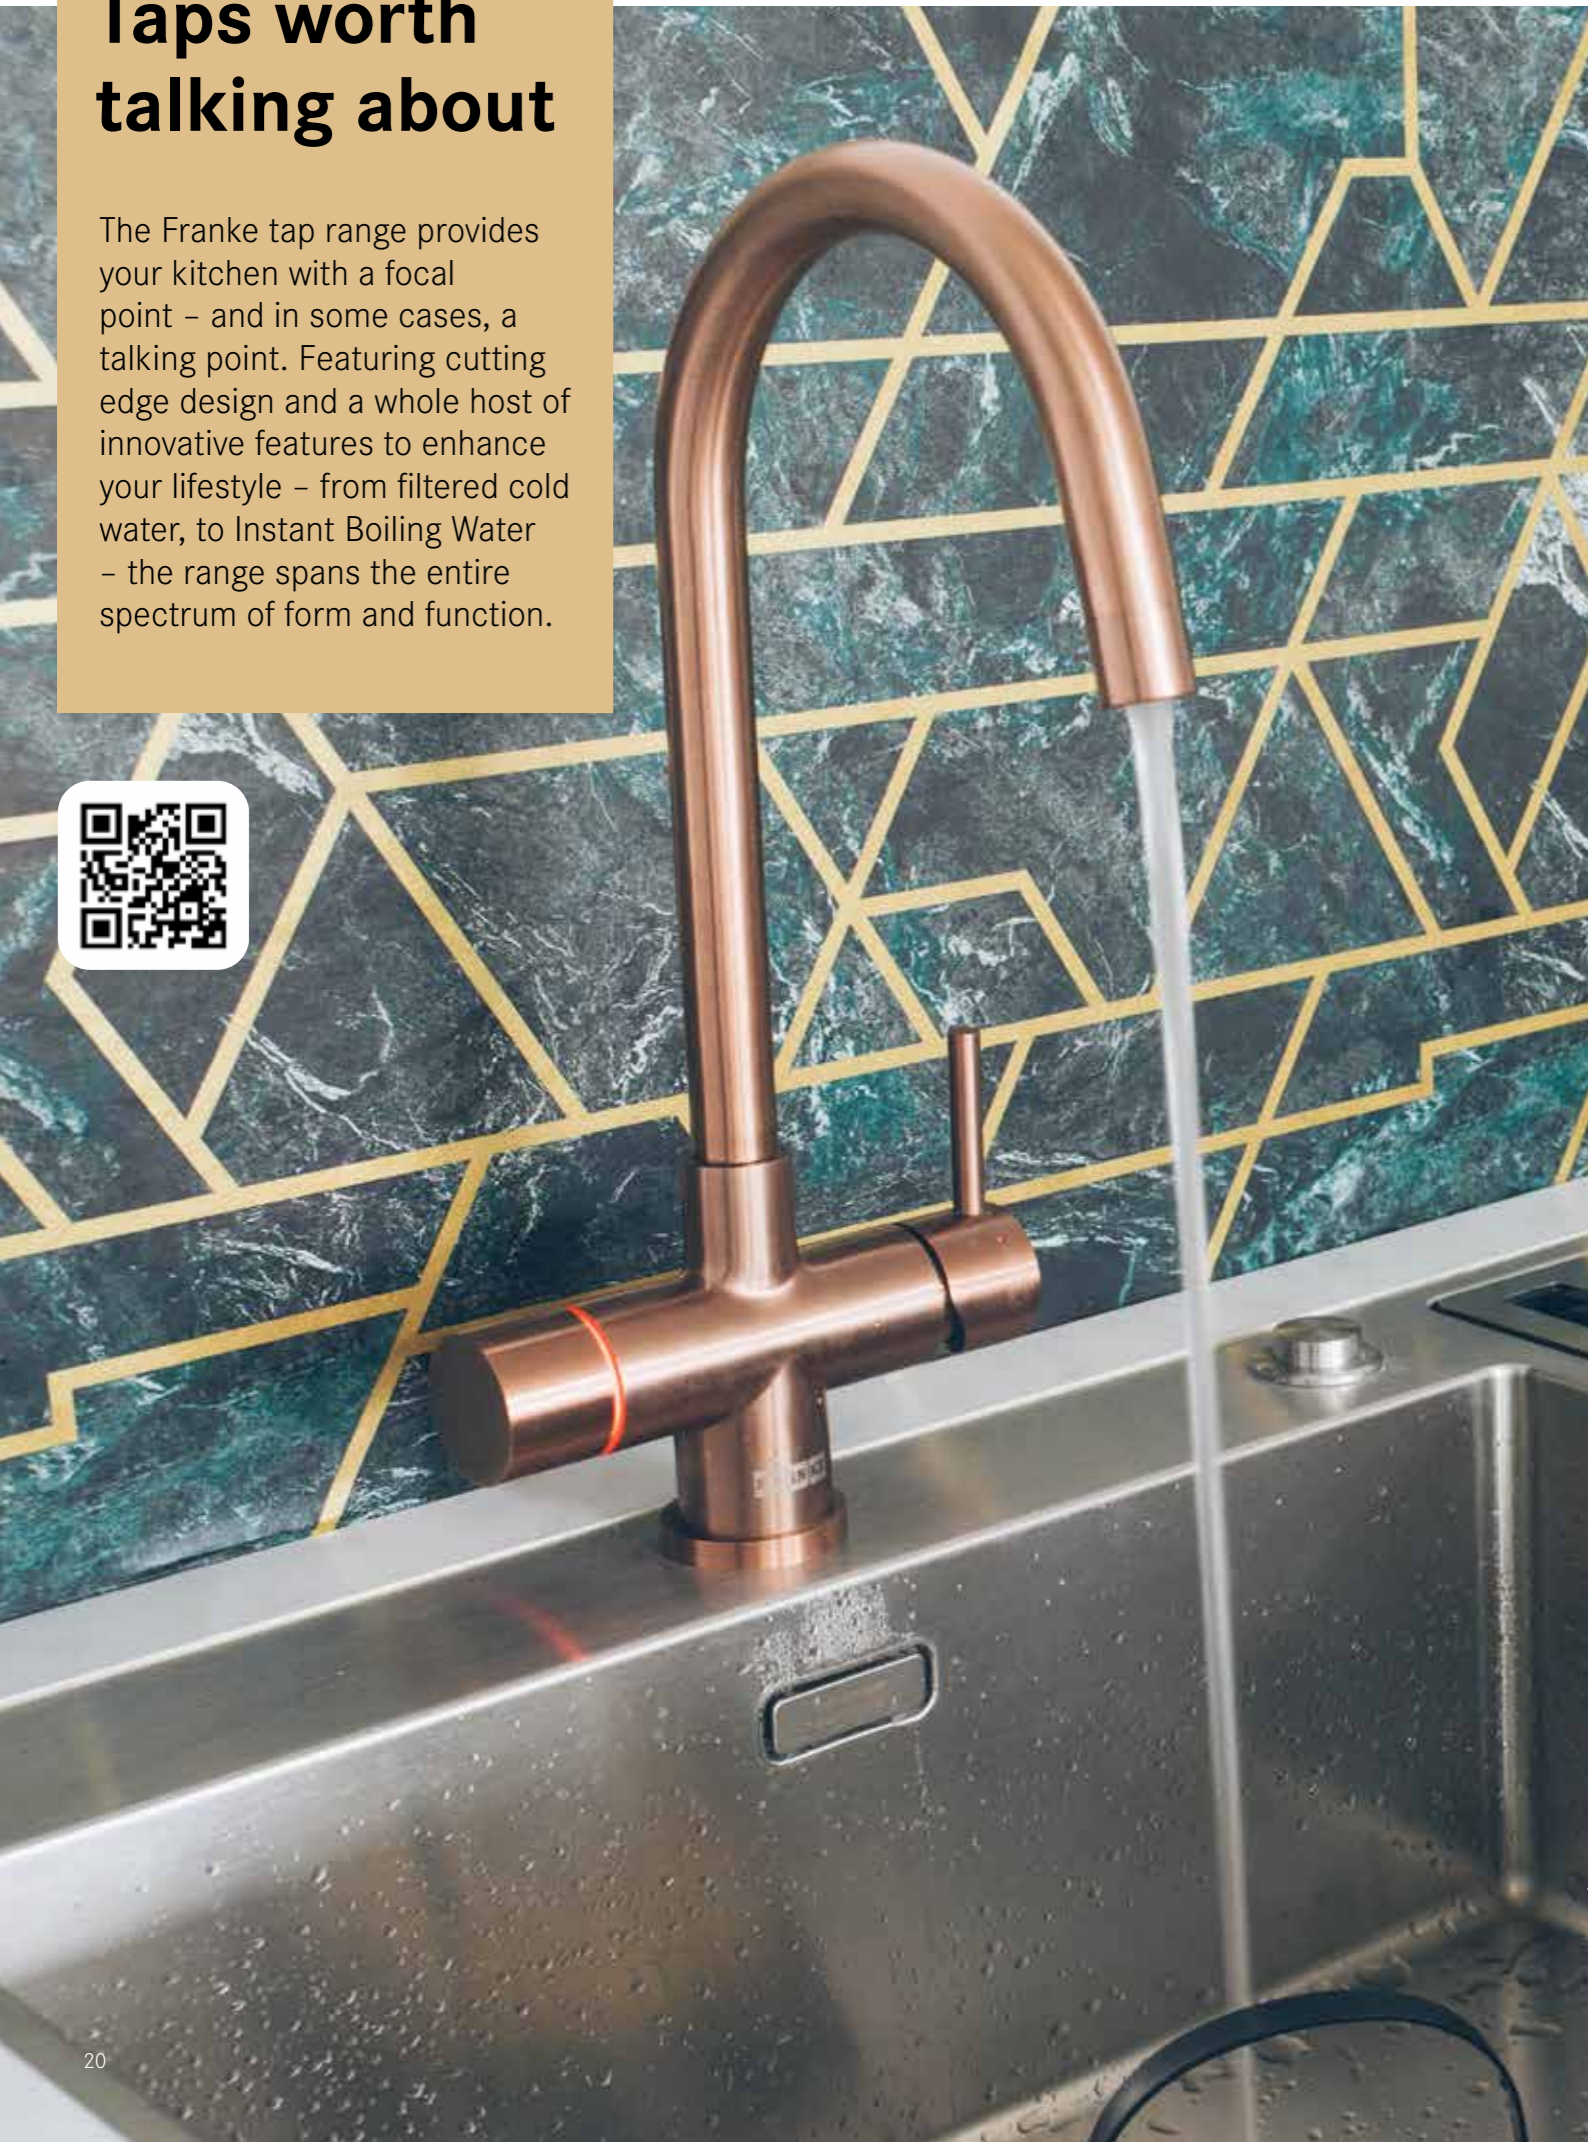

Taps worth talking about

The Franke tap range provides your kitchen with a focal point – and in some cases, a talking point. Featuring cutting edge design and a whole host of innovative features to enhance your lifestyle – from filtered cold water, to Instant Boiling Water – the range spans the entire spectrum of form and function.

Instant boiling water taps

Get instant 100°C water at your fingertips, straight from your kitchen tap, with Franke boiling water taps. Perfect for making drinks or getting meals underway in a flash, they combine safety, stylish design and cutting-edge technology.