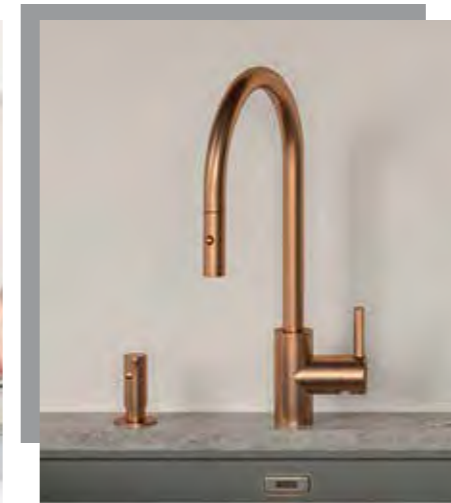

Mixer taps

Our wonderful range spans the entire spectrum of design, from traditional to contemporary. Many have features to simplify meal preparation and kitchen tasks so that the everyday can become wonderful.