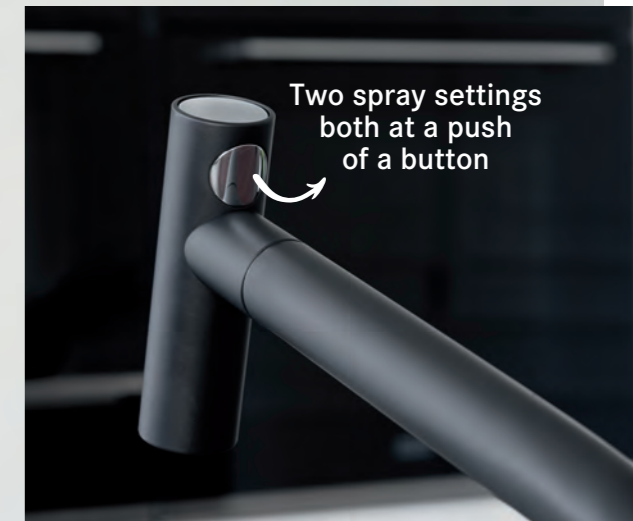

Finish

-  Chrome
-  Decor Steel
-  Matt Black

Icon Swivel Spout

- Slim body and high spout make easy work of cleaning, even larger items
- Neoperl Laminar aerator to reduce splashing
- Front-on ergonomic control lever, offering easy operation with busy or dirty hands.

Finish

-  Chrome
-  Decor Steel
-  Matt Black

Two spray settings
both at a push
of a button

Pescara

5 year guarantee on working parts
and 5 years on coatings, finish
and O-rings

Clean, contemporary
design that asserts
elegance