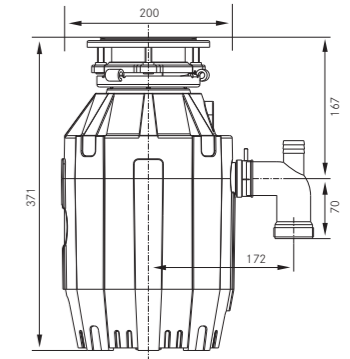

Waste Disposal Unit Turbo Elite TE-75

Continuous Feed
134.0473.236