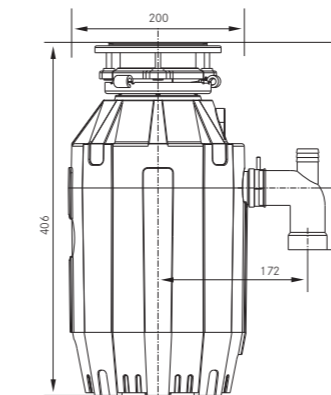

Waste Disposal Unit Turbo Elite TE-125

Continuous Feed
134.0473.237