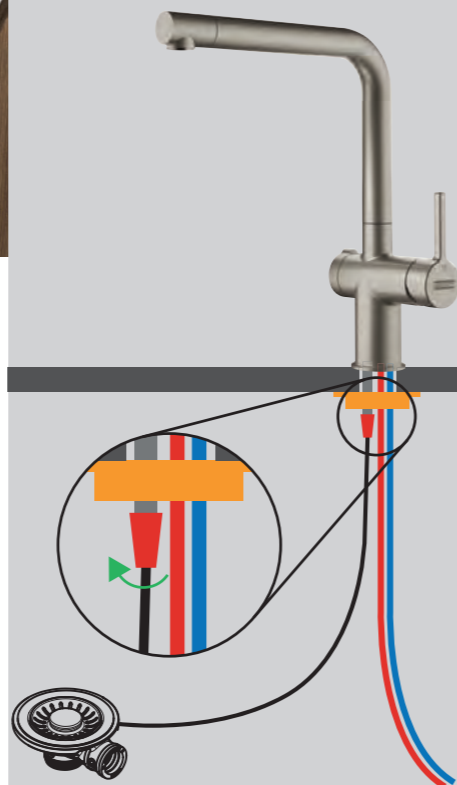

Spray Jet Function

Delivering a more powerful stream, the spray jet function makes it easier to rinse fruit and vegetables, remove stubborn dirt on dishes and can also reach every part of the sink, making it easier to clean.

Laminar Aerator

The laminar aerator fitted in the spout ensures the Active Twist delivers a crystal clear, non splashing water stream, with very little noise.

Easy Clean Design

The Active Twist's fluid, curved design and rounded edges make it easier to clean.