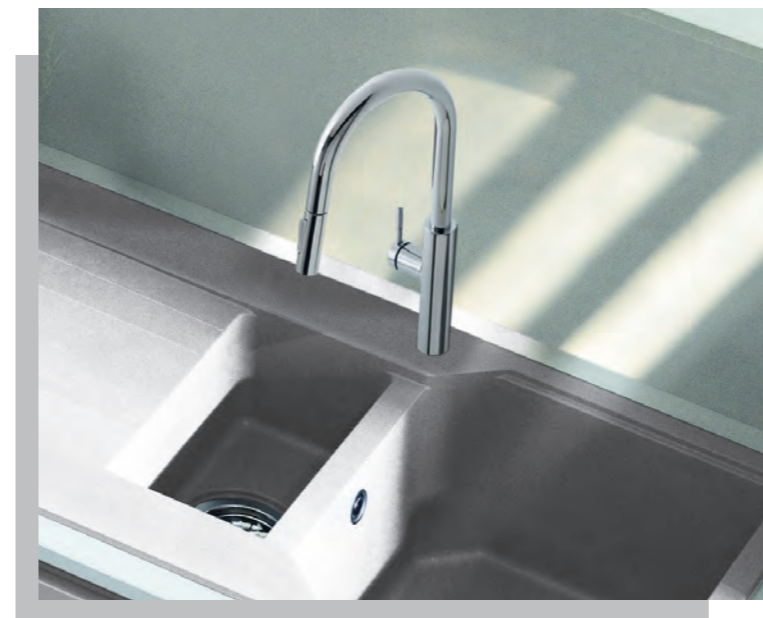

Pescara 360°

- Pull-Out spray
- 360° rotation
- Quick release magnetic holder

Finish
Chrome

Pull down to
activate spray

Push up for
normal flow

Pescara Pull Down XL

- Pull-Out spray

Finish
Chrome