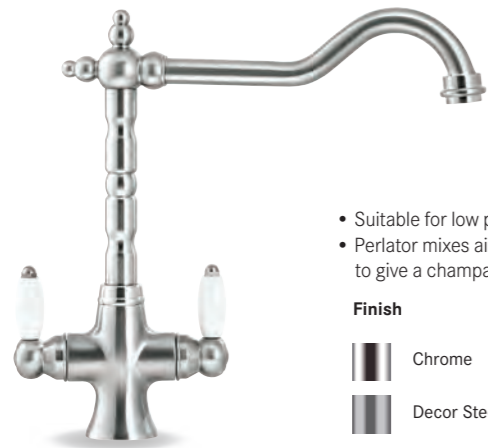

Finish

Zelus

- Perlator mixes air into the water to give a champagne-like flow

Finish

Valais

5 year guarantee on working parts and 5 years on coatings, finish and O-rings

- Perlator mixes air into the water to give a champagne-like flow

Finish

Davos 'J'

- Perlator mixes air into the water to give a champagne-like flow

Finish

Cotswold

- Suitable for low pressure systems
- Perlator mixes air into the water to give a champagne-like flow

Finish

Panto

5 year guarantee on working parts and 5 years on coatings, finish and O-rings

- Perlator mixes air into the water to give a champagne-like flow

Finish

Cresta

- Perlator mixes air into the water to give a champagne-like flow