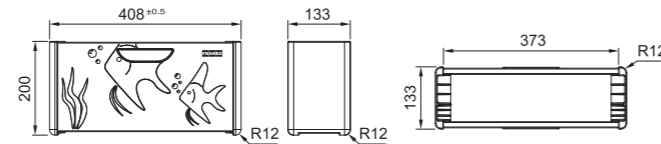

Kitchen Accessories

Andy Chef Fits Box BXX range. Features a case, stainless steel strainer bowl, walnut chopping board and chef's knife.

Stainless Steel 112.0619.946

ALL IN

Set	Contents	Compatible with	FUN No
All-In Set 1	Telescopic Bridge, Bamboo Chopping Board (320x200x18mm), Sanitized Strainer Bowl (297x173x95mm)	Antea AZG Argos AGX	112.0655.481
All-In Set 2	Telescopic Bridge, Bamboo Chopping Board (320x200x18mm), Sanitized Strainer Bowl (297x173x95mm), Sanitized PP Bowl (173x173x95mm), Bamboo Lid (173x183x10mm)	Ariane ARX Basis BFG	112.0655.482
All-In Set 3	Telescopic Bridge, Bamboo Chopping Board (320x200x18mm), Sanitized Strainer Bowl (297x173x95mm), Foldable Silicone Pad	Centro CNG Galassia GAX Largo LAX	112.0655.483
All-In Set 4	Telescopic Bridge, Bamboo Chopping Board (320x200x18mm), Sanitized Strainer Bowl (297x173x95mm), Sanitized PP Bowl (173x173x95mm), Bamboo Lid (173x183x10mm), Foldable Silicone Pad	Maris MRG Maris MRX	112.0655.484
All-In Set 5	Telescopic Bridge, Bamboo Chopping Board (320x200x18mm), Sanitized Strainer Bowl (297x173x95mm), Sanitized PP Bowl (173x173x95mm), Bamboo Lid (173x183x10mm), Foldable Silicone Pad, Storage Box PP (540x275x100mm)	Neptune NEX Studio STX Urban UBG	112.0655.485