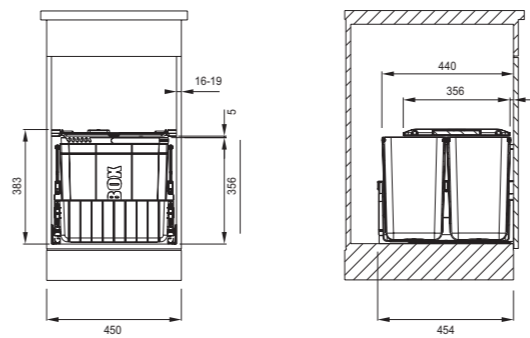

Dimensions (mm)						Features						Valve(s)	Pressure	Finish	FUN Number				
	Tap Height	Spout Reach	Base Diameter	Tap Cut-out Diameter	Side Spray Base Diameter	Spray Cut-out Diameter	Perlator	Filtered Water	Instant Boiling Water	Pull-Out Spray	Pull-Out Nozzle	Directional Nozzle					Side-Spray (cold water only)	Ceramic Disc Valve(s)	Compression Valve(s)	Min - Max Operating Pressure
Boiling Water Taps																				
Omni 4-in-1 Original	385	215	42	35			●	●					●		1.5-5	Stainless Steel	119.0588.917			
Omni 4-in-1 Contemporary	345	255	50	35			●	●					●		1.5-5	Stainless Steel	119.0517.663			
Minerva 4-in-1 Original	345	255	50	35			●	●					●		2-4	Chrome	119.0518.838			
Minerva 4-in-1 Mondial Electronic	330	200	54	35			●	●					●		2-4	Stainless Steel	119.0532.227			
																Champagne Gold	119.0625.371			
																Copper	119.0625.348			
																Anthraccite	119.0668.074			
																Industrial Black	119.0625.395			
Minerva 4-in-1 Helix Electronic	408	191	54	35			●	●					●	2-4	Stainless Steel	119.0625.396				
															Champagne Gold	119.0625.397				
															Copper	119.0625.398				
															Anthraccite	119.0668.073				
															Industrial Black	119.0625.400				
Minerva 3-in-1 Original	362.5	189	50	35			●						●	2-4	Chrome	119.0518.861				
Minerva 3-in-1 Helix	407	191	54	35			●						●	2-4	Stainless Steel	119.0518.863				
Minerva 3-in-1 Mondial	330	200	54	35			●						●	2-4	Stainless Steel	119.0518.864				

Sorter Dimensions

Sorter 300-45 Duo

Minimum cabinet size: 450mm	2 x 22L	121.0150.144