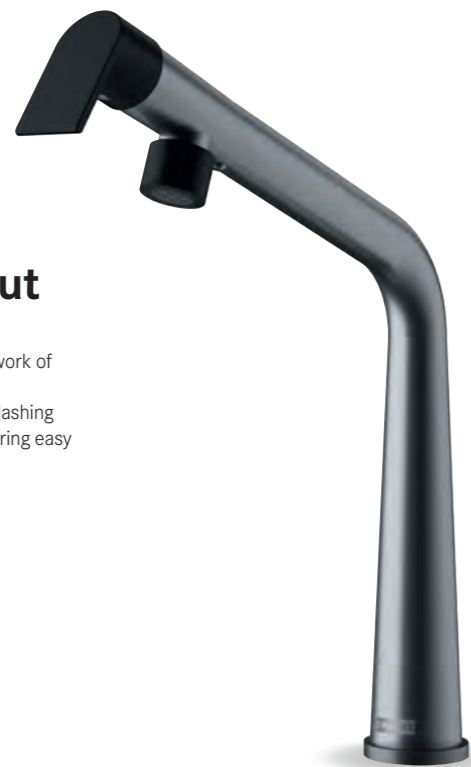

Finish

-  Chrome
-  Decor Steel
-  Matt Black

Icon Swivel Spout

- Slim body and high spout make easy work of cleaning, even larger items
- Neoperl Laminar aerator to reduce splashing
- Front-on ergonomic control lever, offering easy operation with busy or dirty hands.

Finish

-  Chrome
-  Decor Steel
-  Matt Black

Two spray settings
both at a push
of a button

Pescara

5 year guarantee on working parts
and 5 years on coatings, finish
and O-rings

Clean, contemporary
design that asserts
elegance