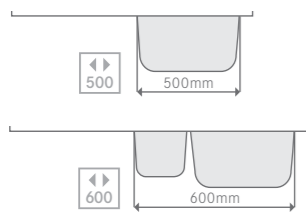

Belfast sinks

Belfast sinks can be used as either a freestanding feature with brackets or sit on top of base units.

Measuring your cabinet width

It is essential to correctly measure the cabinet width where your sink will be installed. The bowl (or bowls) will need to fit into this space. Each sink in this brochure will show a cabinet size, and your cabinet width needs to be equal to or greater than the stated measurement.