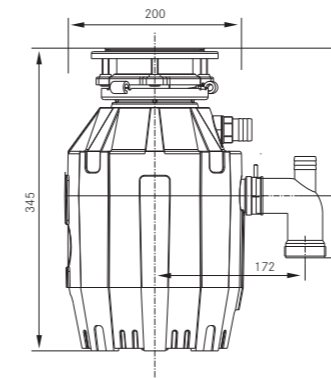

Waste Disposal Unit Dimensions

Waste Disposal Unit Turbo Elite TE-50

Continuous Feed
134.0473.235