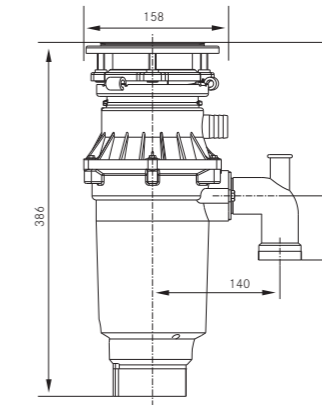

Waste Disposal Unit Turbo Elite Slimline TE-75S

Continuous Feed
134.0483.704