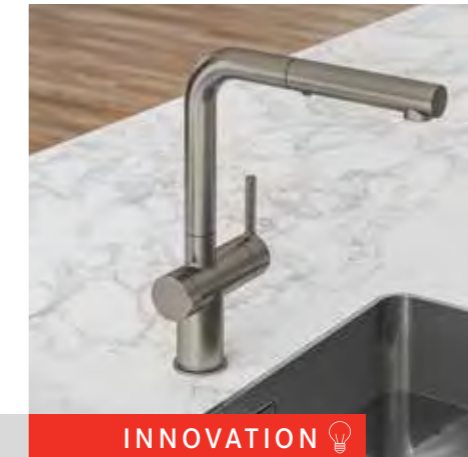

INNOVATION

Active Twist

We've created a tap that works differently; with the ability to not only fill the sink but empty it. Alongside its stylish looks, we've incorporated an innovative special feature that links the tap and sink with a twist dial. See page 96.