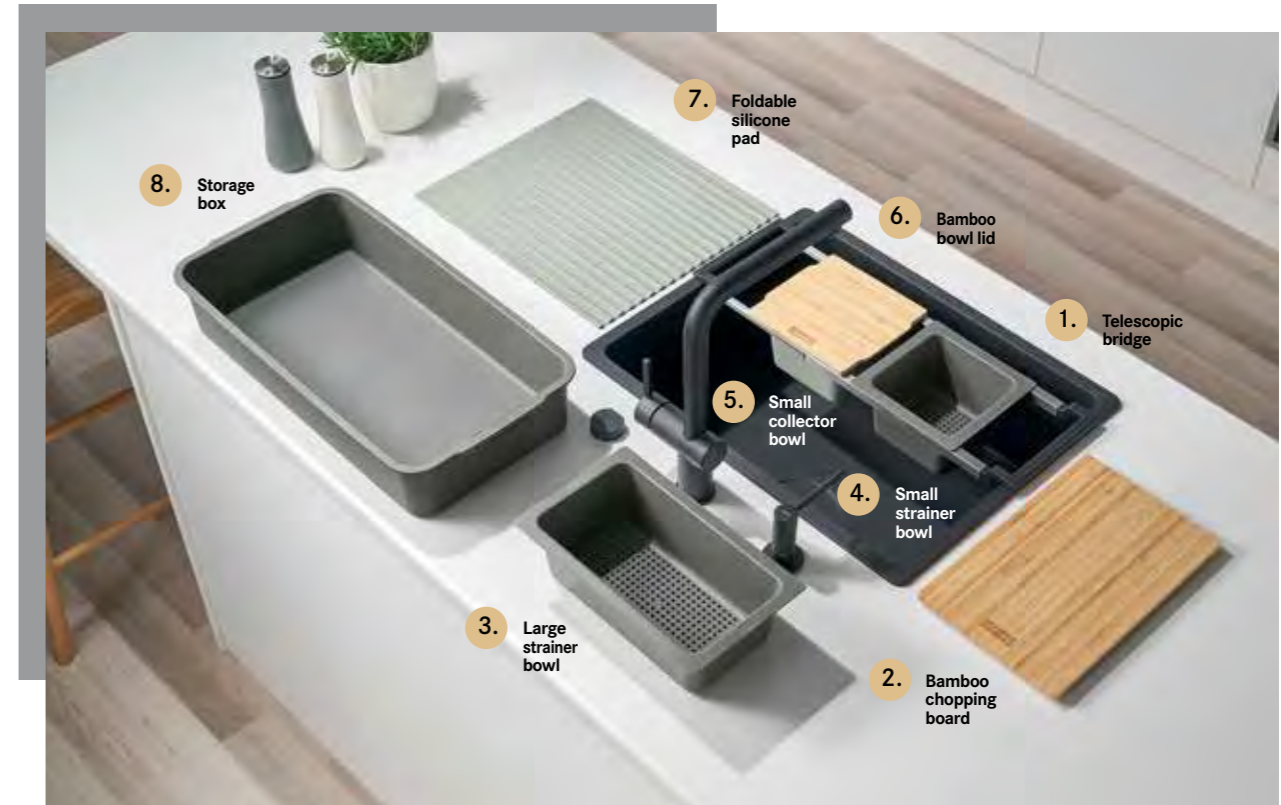

Prepare

Using the bamboo board, telescopic bridge, strainer and collector bowls, All-In can help you:

- Chop ingredients
- Collect the cut food
- Collect waste
- Store prepped ingredients in the fridge

Cook

The bridge, strainer bowls and foldable pad are useful whilst cooking and you can:

- Rest pots and pans on the bridge.
- Use the strainer to drain ingredients
- Stand hot pans on the foldable pad to protect work surfaces

Clean

When it's time to wash up, the bridge, strainer bowls and foldable pad can help you to:

- Drain glasses and dishes
- Drain cutlery and cooking utensils

Tidy

Once the washing up is finished, All-In can help you to tidy everything away, whether it's to:

- Store cleaning items in the sink
- Keep everything together in the storage box
- Put everything away in your kitchen cabinets

Eight accessories, endless combinations, fits any sink*

*Up to 540mm

Set	Contents	Compatible with	FUN No
All-In Set 1	Telescopic Bridge, Bamboo Chopping Board (320x200x18mm), Sanitized Strainer Bowl (297x173x95mm)	Antea AZG Argos AGX	112.0655.481
All-In Set 2	Telescopic Bridge, Bamboo Chopping Board (320x200x18mm), Sanitized Strainer Bowl (297x173x95mm), Sanitized PP Bowl (173x173x95mm), Bamboo Lid (173x183x10mm)	Ariane ARX Basis BFG	112.0655.482
All-In Set 3	Telescopic Bridge, Bamboo Chopping Board (320x200x18mm), Sanitized Strainer Bowl (297x173x95mm), Foldable Silicone Pad	Centro CNG Largo LAX	112.0655.483
All-In Set 4	Telescopic Bridge, Bamboo Chopping Board (320x200x18mm), Sanitized Strainer Bowl (297x173x95mm), Sanitized PP Bowl (173x173x95mm), Bamboo Lid (173x183x10mm), Foldable Silicone Pad	Maris MRG Maris MRX	112.0655.488
All-In Set 5	Telescopic Bridge, Bamboo Chopping Board (320x200x18mm), Sanitized Strainer Bowl (297x173x95mm), Sanitized PP Bowl (173x173x95mm), Bamboo Lid (173x183x10mm), Foldable Silicone Pad, Storage Box PP (540x275x100mm)	Neptune NEX Studio STX Urban UBG	112.0655.489