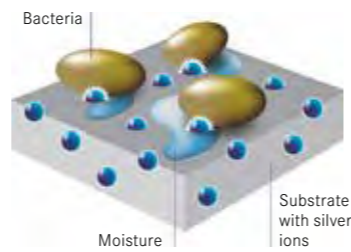

Active biocidal substance: silver ions. The silver ion locates the bacteria via the moisture and deactivates it.

Fragranite is available in a range of colours: