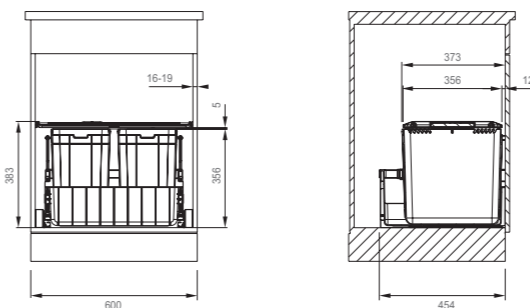

Sorter 300-60 Duo

Minimum cabinet size: 600mm	2 x 22L	121.0150.143