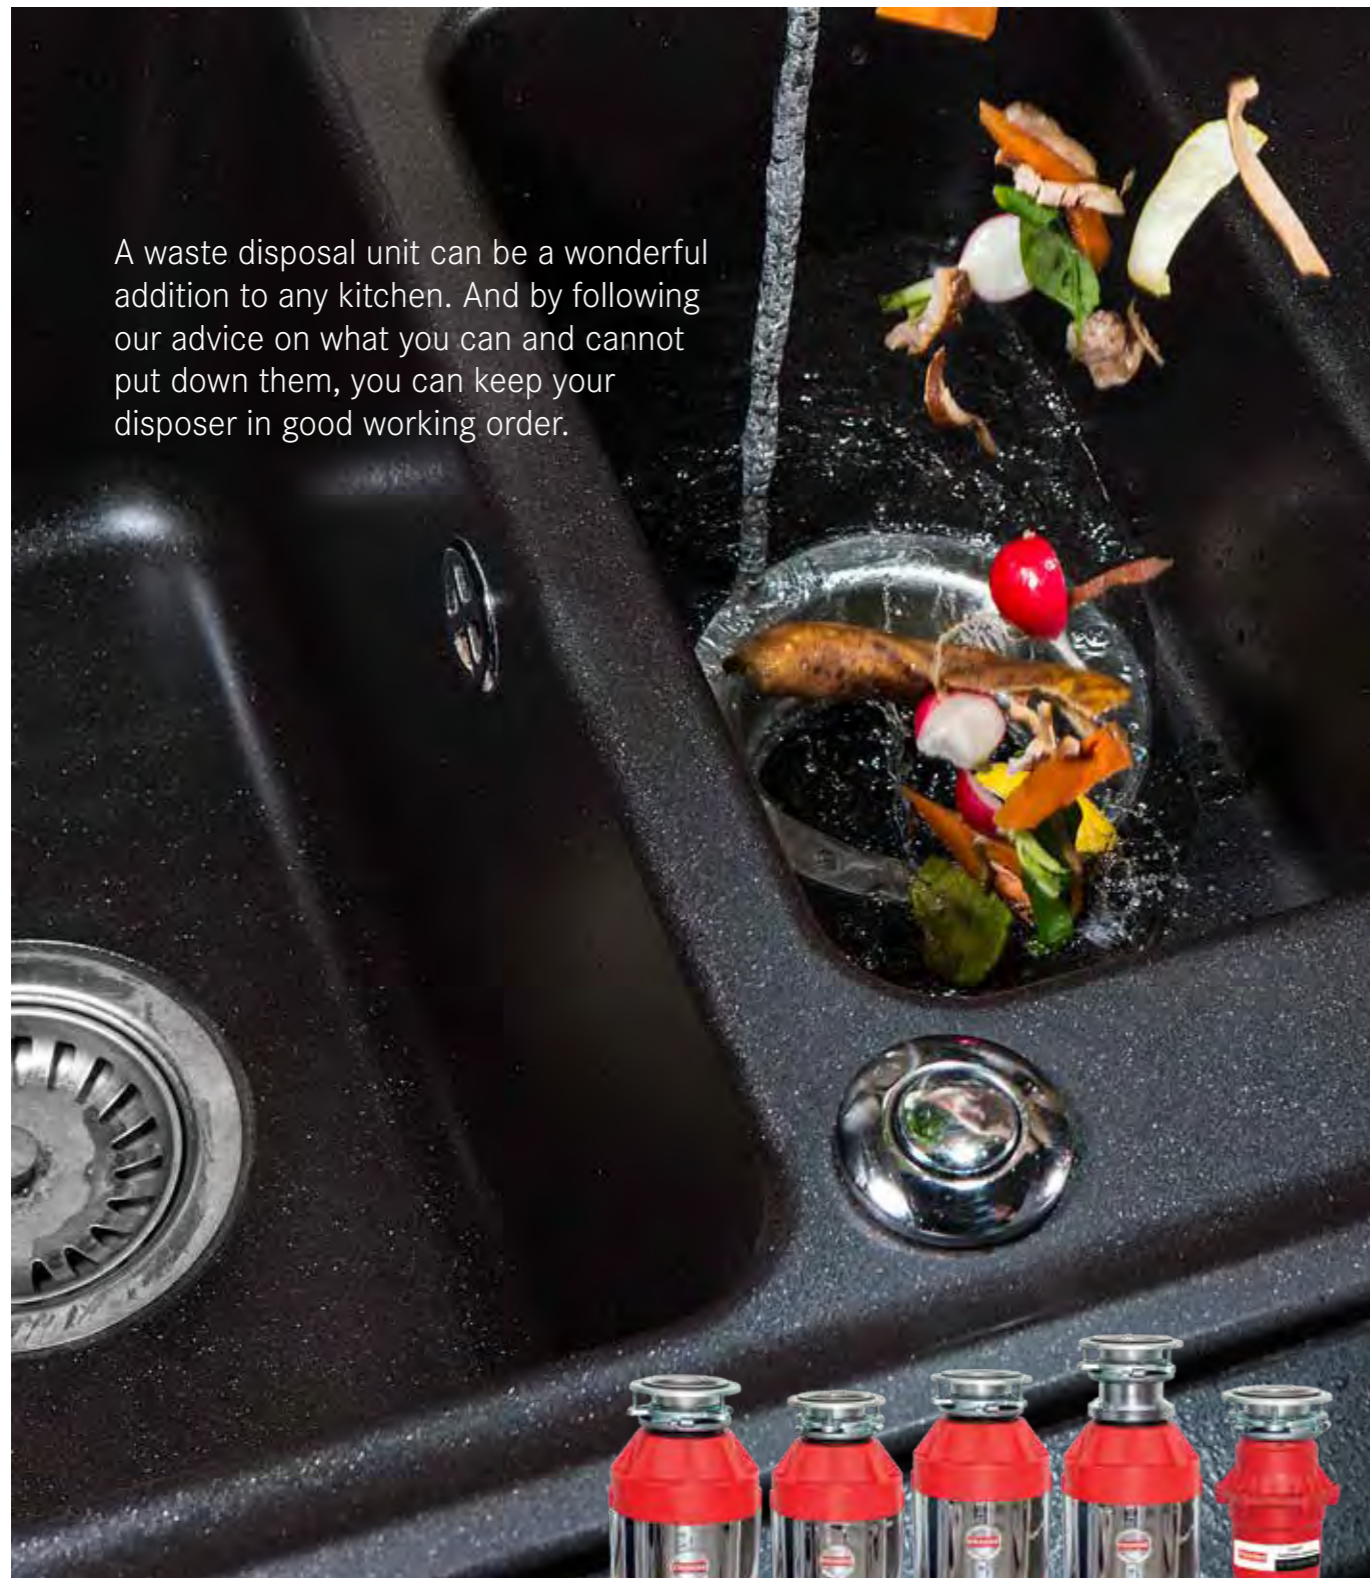

A waste disposal unit can be a wonderful addition to any kitchen. And by following our advice on what you can and cannot put down them, you can keep your disposer in good working order.

Waste disposal units are designed to deal with small amounts of organic waste such as fruit and vegetable peelings, small bones from fish and chicken, coffee grounds, pips and seeds, nutshells, eggshells, rice and leftover meat. But to prevent any problems, avoid putting teabags, seafood shells, corn cobs, banana skins, pineapple leaves or metal, glass, plastic and paper down it. Plus, to keep things smelling clean and fresh, don't use drain cleaner – instead squirt a few drops of lemon juice in there.