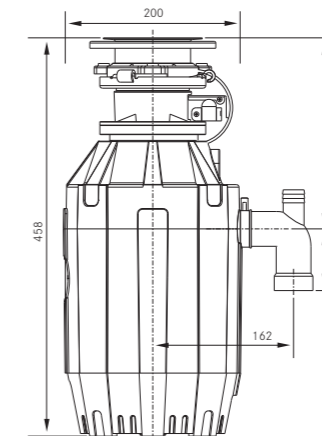

Waste Disposal Unit Turbo Elite TE-125B

Batch Feed
134.0473.238

NB. Ensure WDU dimensions can be accommodated within the specified cabinet width.

Colours shown are for reference only. All sinks available with left or right hand drainer. The description 'reversible' means that the design enables the same sink to be turned to drainer on the left or drainer on the right. In the case of a 'handed' sink it is necessary to specify which side the drainer is required, eg MRX 251 left hand drainer or MRX 251 right hand drainer. All bowls sizes and dimensions are described in mm.

Franke sinks are guaranteed against manufacturing defect for 50 years. Franke taps are guaranteed against defective materials and workmanship for 1 year in relation to coatings, 'O' rings and finishes (5 years for stainless steel taps), and 5 years in relation to valve mechanisms and working parts. Franke will replace (and where appropriate repair) defective sinks. In relation to taps, Franke will, where appropriate, provide replacement parts for your taps or replace your taps at their discretion. Any associated or ancillary costs to be incurred by you as a result of replacement of Franke sinks and taps under this guarantee shall in all cases be previously approved by Franke UK Limited. This guarantee is in addition to and does not affect your statutory rights. For full details see www.franke.co.uk/guarantee.

Prices shown on the website are UK mainland prices effective from 1st APRIL 2022 and include VAT at the current rate of 20%. This literature has been produced on chlorine free materials harvested from sustainable forests. The Franke policy is one of continual improvement and Franke reserves the right to alter models and specifications without notice. E & OE. Front cover shows Vital Capsule Filter 3-in-1 Semi-Pro Tap in Matt Black/Decor Steel PVD.