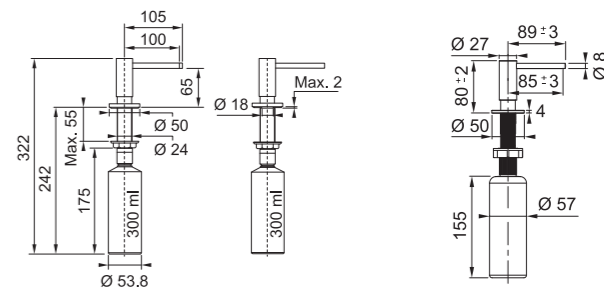

Atlas Neo Soap Dispenser Dimensions

Soap Dispensers

Active Chrome		119.0547.902
Active Decor Steel		119.0547.904
Active Matt Black		119.0547.906
Atlas Neo Solid Stainless Steel		112.0625.483
Atlas Neo Champagne Gold		112.0625.487
Atlas Neo Copper		112.0625.486
Atlas Neo Anthracite		112.0625.485
Atlas Neo Industrial Black		112.0625.484

Active Soap Dispenser Dimensions