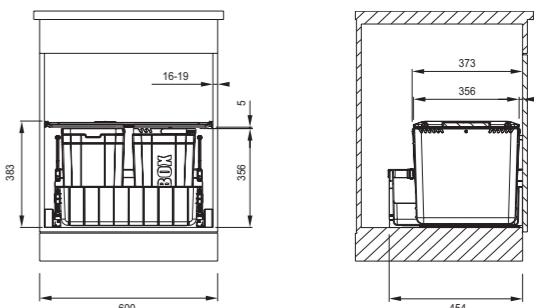

Sorter 300-60 Trio

Minimum cabinet size: 600mm	1 x 22L and 2 x 10L	121.0150.146