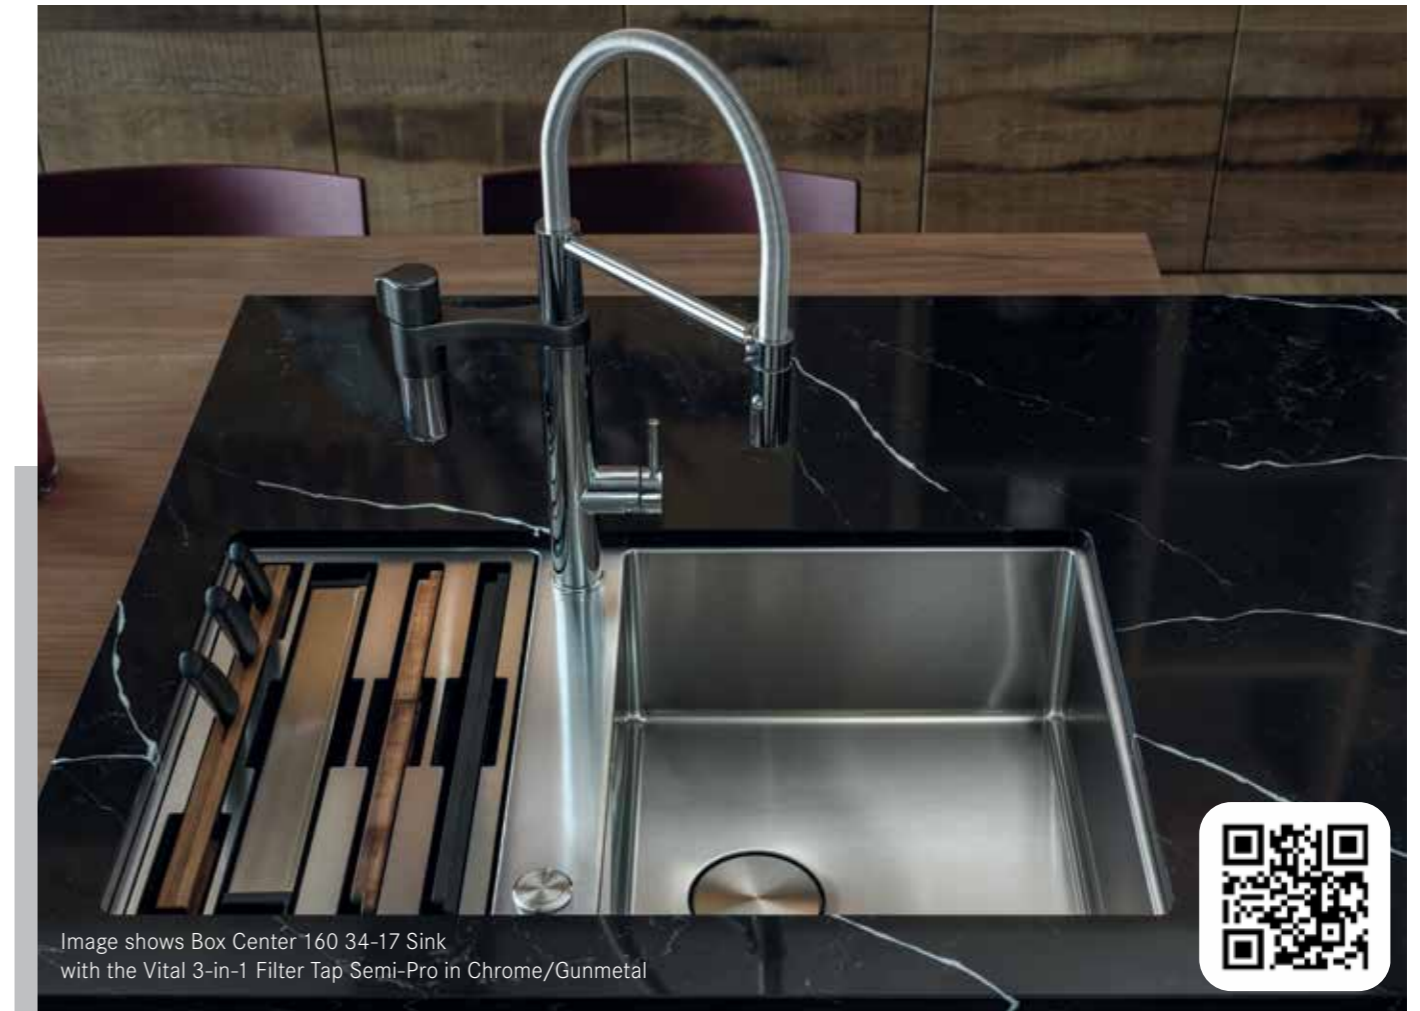

Image shows Box Center 160 34-17 Sink with the Vital 3-in-1 Filter Tap Semi-Pro in Chrome/Gunmetal

Stainless Steel Undermount Sinks

It's your kitchen, so why should you compromise on style or performance? Stainless steel undermounts are particularly easy to clean and exceptionally durable, so luckily you don't have to.

They give a flawless, uninterrupted look to your kitchen and for solid work surfaces such as granite and wood, a stainless steel undermount sink clips directly underneath the surface to provide a work area that is practical and hygienic. These sinks not only look beautiful, but are resistant to staining, chipping, rust and corrosion. With a long history as the world's premium brand in kitchen sinks, you can be confident that you are buying a quality product with premium features. In fact, we are so confident about the quality of manufacture that we offer a 50-year guarantee on all Franke sinks.

Please note: The majority of 1.5 bowl sinks have a template which gives a flange reveal to accommodate accessories. We recommend that you speak to your worktop fabricator to ensure whether or not this is required.