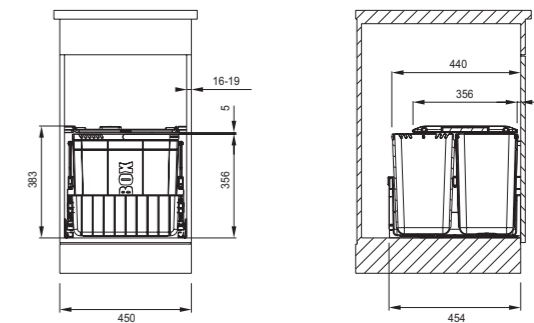

Sorter Dimensions

Sorter 300-45 Duo

Minimum cabinet size: 450mm	2 x 22L	121.0150.144
-----------------------------	---------	--------------

Sorter 300-45 Trio

Minimum cabinet size: 450mm	1 x 22L and 2 x 10L	121.0150.145
-----------------------------	---------------------	--------------