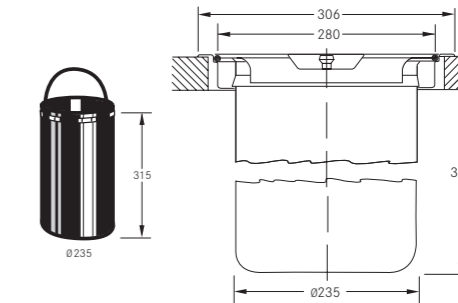

Kitchen Solution Dimensions

Inset Waste Bin

Stainless Steel		134.0035.042