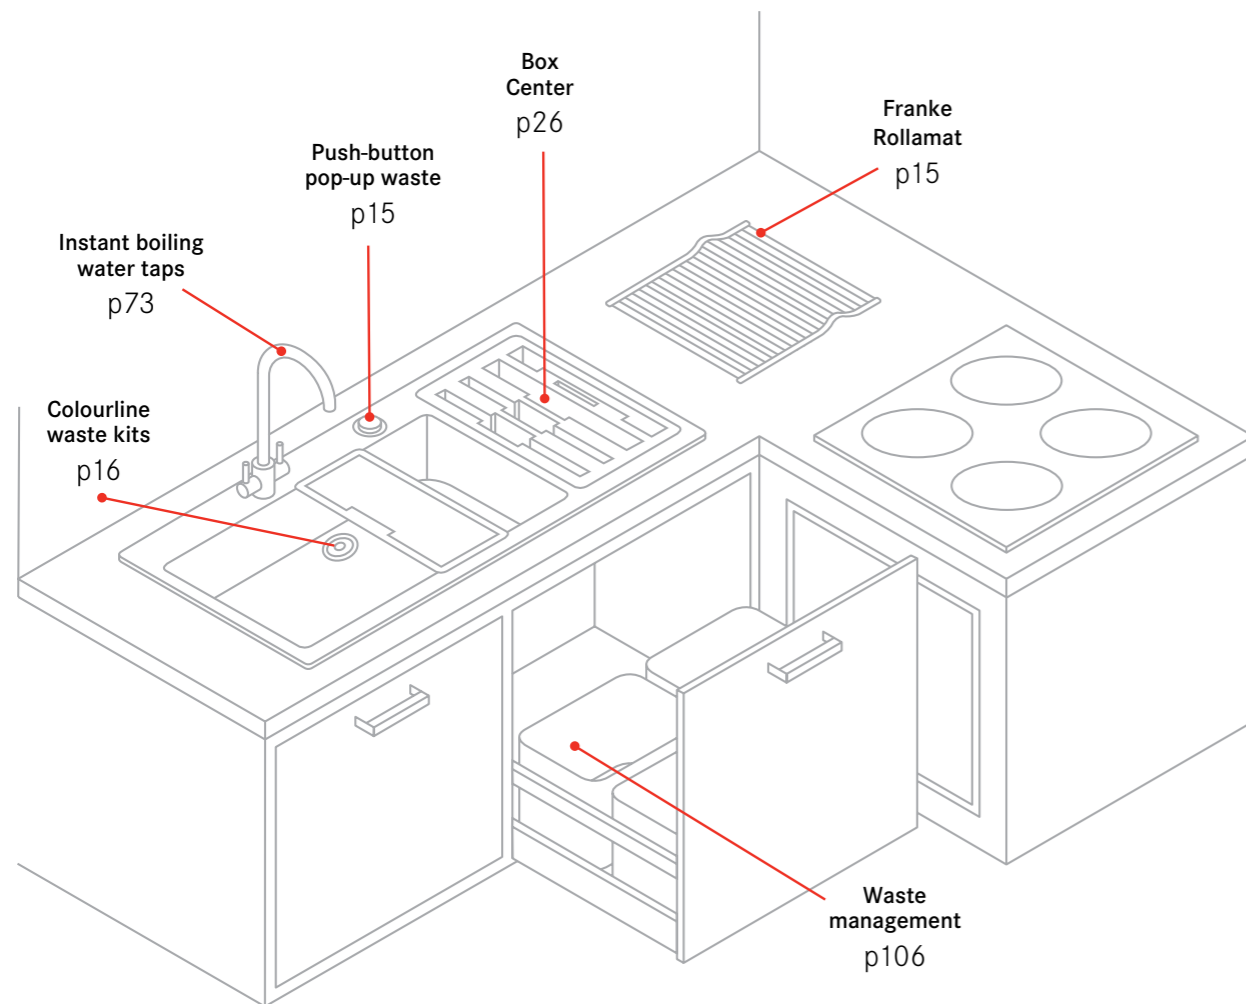

INNOVATION 

Hygienic Overflow

Many Franke sinks come with a Hygienic Overflow. Removal of the logo plate reveals the overflow aperture for hygienic cleaning.

INNOVATION 

Slimfix®

The Slimfix® technology has enabled Franke designers to reduce the width, depth and profile of the outer rim, resulting in a sink virtually flush with the worktop.