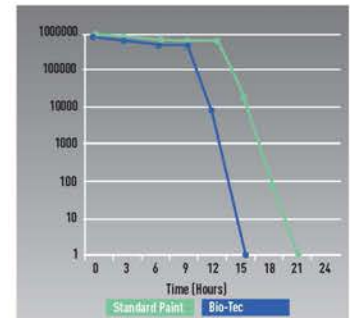

Pseudomonas aeruginosa

IDEAL FOR A WIDE VARIETY OF PROJECTS

Fleetwood Paints advanced Bio-Tec Coatings have been developed for use in areas where hygiene protection is required.