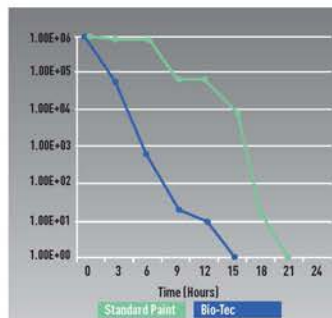

TESTING PROCEDURE

Independent laboratory testing certifies Fleetwood Paints Bio-Tec products meet the highest international manufacturing and antimicrobial standards.

The Japanese JIS Z 2801:2000 test method is a 'real life' test procedure that works by introducing live bacteria onto the coating and incubating it for 24 hours under ambient temperature and humidity conditions (20°C and 65% RH). The following graphs exhibit the dramatic rate of decline of the bacteria on Bio-Tec compared with standard paint.

E. coli

IDEAL FOR A WIDE VARIETY OF PROJECTS

Fleetwood Paints advanced Bio-Tec Coatings have been developed for use in areas where hygiene protection is required.

MEDICAL

- Operating theatres
- Hospital wards
- Clinics
- Doctors Surgeries
- Veterinary Hospitals

INDUSTRY & COMMERCIAL

- Pharmaceutical manufacturing
- Food preparation
- Catering and kitchen operations
- Abattoirs
- Schools

ACCOMMODATION

- Nursing or care homes
- Prisons
- Residential centres
- Local Authority and housing association properties
- Hotels