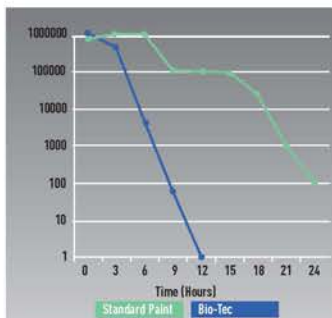

MRSA
(Methicillin-Resistant Staphylococcus aureus)