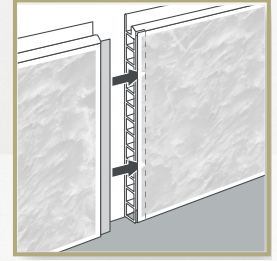

What wall have you got?

A. EVEN WALLS

Glue* directly onto existing flat surface (ceramic tiles, plywood, mdf etc.)

B. ROUGH UNEVEN WALL

Build the framework in wood. Staple or nail our panels right to the framework.

The panels can be easily installed with a tongue & groove system, either seamlessly or with a v-groove.

***Ensure adhesive is suitable for use on the base on which the panels will be installed.**

Rigid accessories and trims

A selected choice of white, silver and grey trims enable you to put the finishing touches to your wall or ceiling cladding in a stylish fashion.

1. START & EDGE TRIM - 069

Available in white, dark grey, light grey and silver