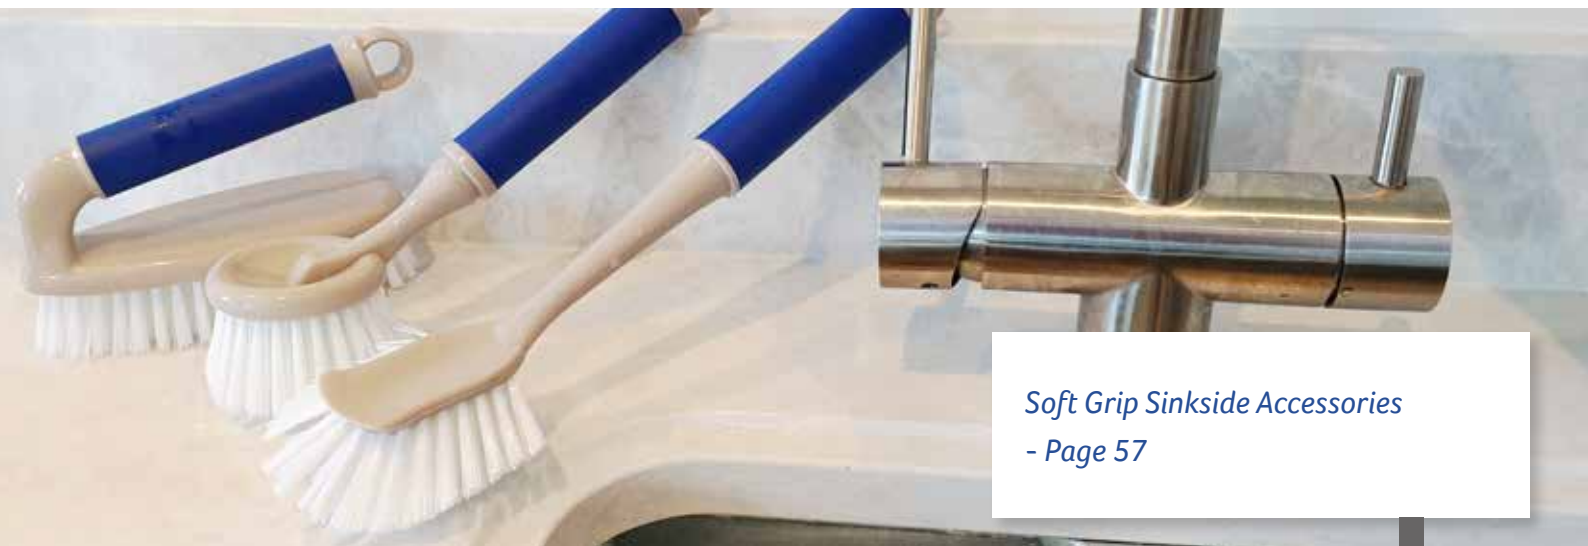

Washing Bowls

Pack Size: 6
Code: 55012
EAN: 5099570550126

Pack Size: 6
Code: 55054
EAN: 5099570550546

Pack Size: 6
Code: 55065
EAN: 5099570550652

Pack Size: 6
Code: 55064
EAN: 5099570550645

*Soft Grip Sinkside Accessories
- Page 57*

Sink Plungers

Pack Size: 6
Code: 51006
EAN: 5099570510069

Pack Size: 6
Code: 51007
EAN: 5099570510076

Pack Size: 6
Code: 51008
EAN: 5099570510083

Pack Size: 12
Code: 51009
EAN: 5099570510090