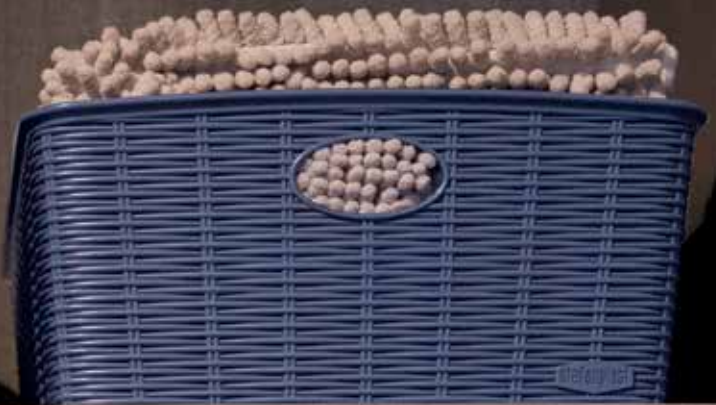

Pack Size: 5
Code: 55242
EAN: 8003507300019

29 x 39 x 21cm Multi Purpose Case with Door - Navy Blue

Pack Size: 5
Code: 55266
EAN: 8003507299931

Dosco floor mats

Whether you're protecting your floors from dirt, dust and moisture from the outdoors or keeping floors safe from scratches and abrasions while adding style to any room, Dosco has the mat for you!