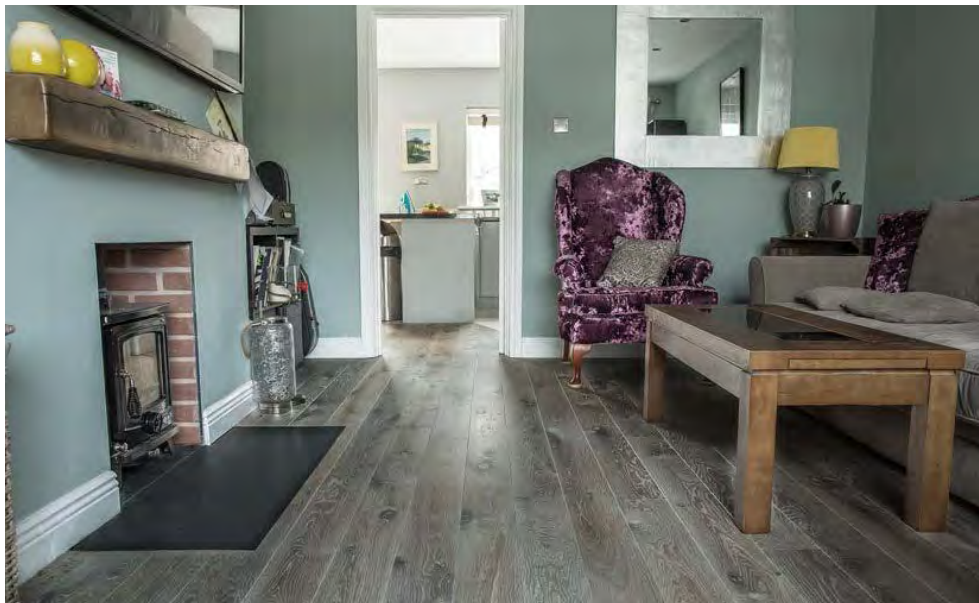

# Contemporary Charm

1213  
Chicago Oak Grey  
Herringbone

9044  
Lundy Limed Oak  
Herringbone

Smokey Grey vintage style floors, elegant and exclusive adding a touch of character.

1269  
Chicago Oak  
Grey Plank