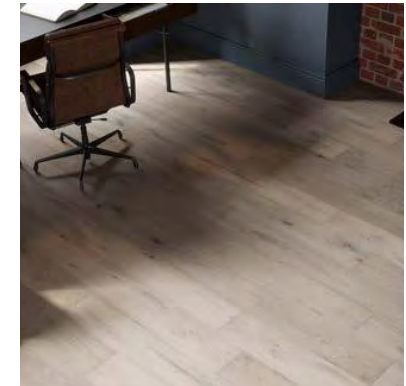

1432
Mountain Mist
Oak Plank