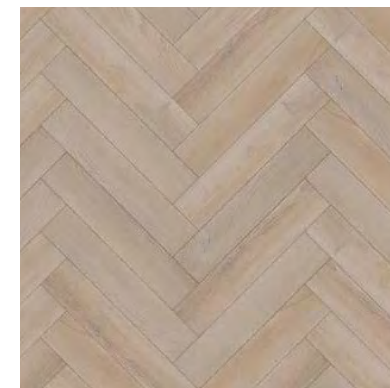

# Aurelia Inspired

Rhodes Oak Herringbone

K063  
Desperados Oak  
Long Plank

3545  
Porto Oak Plank

9046  
Rhodes Oak  
Herringbone

9045  
Larissa Oak  
Herringbone

1414  
Mountain Rustic  
Oak Plank

1655  
Cinnamon Oak  
Plank

1432  
Mountain Mist  
Oak Plank

9041  
Platinum Grey  
Herringbone

1430  
Mountain Ridge  
Oak Plank

# Ageing Gracefully

9013  
White Oak  
Tumbled  
Herringbone

The tumbling process gives the floor a distressed aged-look which gives the impression that the floor has seen decades of use. The Architectural/Natural grade allows for sapwood which gives beautiful light coloured areas within the boards, adding to the overall character of this truly unique floor.