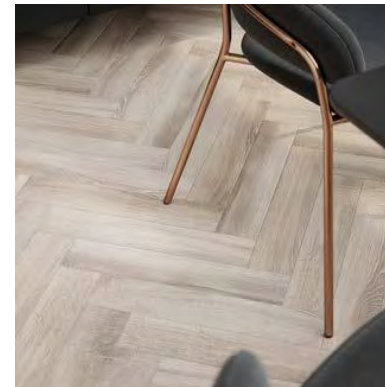

9041
Platinum Grey
Herringbone