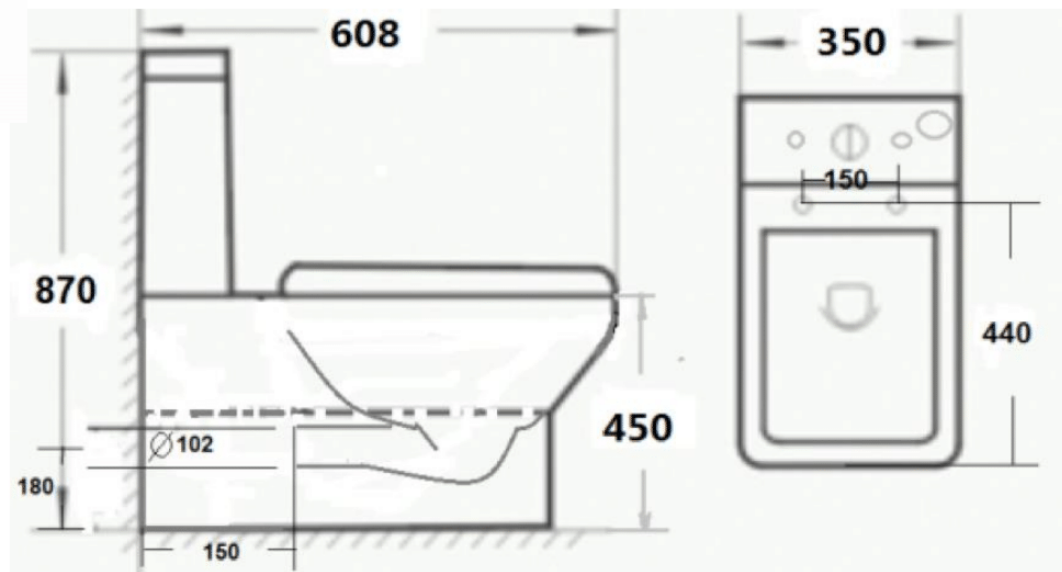

## Technical Data Information

**Product Code:** CBROPANH  
CBROTAN

**Information:** Brooklyn Close Coupled Pan and Cistern  
Fully Flush to Wall  
Comfort Height  
WRAS Approved Cistern Fittings  
Dual Flush Cistern

**Overall Dimensions:** D: 608 x W: 350 x H: 870

**Cistern Dimensions:** D: 205 x W: 350 x H: 420

**Pan Dimensions:** D: 608 x W: 350 x H: 450

All Dimensions are in millimetres. The information contained on this page was correct at date of issue. Fitting dimensions are provided as a guide only. Some variation may occur due to manufacturing tolerances. We pursue a policy of continuing improvement in design and performance of our products and so reserve the right to change specifications without prior notice.