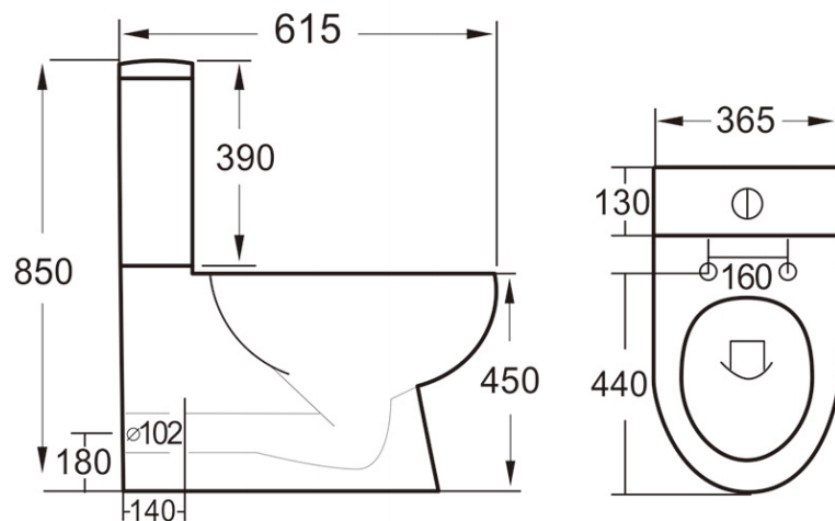

Technical Data Information

Product Code: CBOSPANH

Information: Boston Close Coupled Comfort Height Pan
Rimless Technology
Colour: White

Overall Dimensions: H: 850 x D: 615 x W: 365

All Dimensions are in millimetres. The information contained on this page was correct at date of issue. Fitting dimensions are provided as a guide only. Some variation may occur due to manufacturing tolerances. We pursue a policy of continuing improvement in design and performance of our products and so reserve the right to change specifications without prior notice.