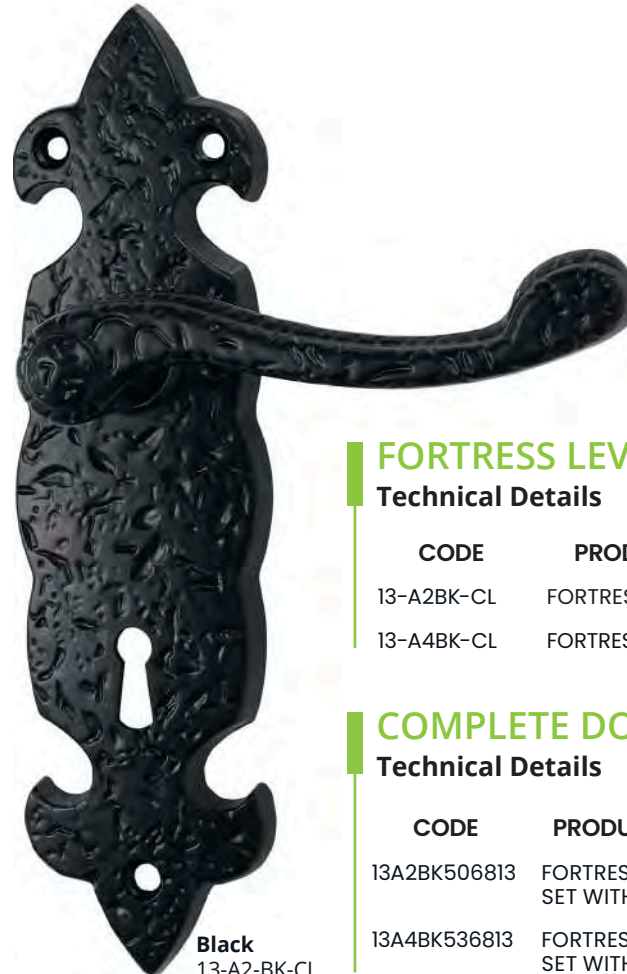

VICTORIAN SCROLL LEVER ON PLATE

Technical Details

CODE	PRODUCT DESCRIPTION	FINISHES
LB301	VICTORIAN KEYHOLE FURNITURE	BP, CP, SNP

Specifications

Superior Quality
Suitable for both domestic or commercial use

Brass
LB301-BP

Chrome
LB301-CP

Satin Nickel
LB301-SNP

FORTRESS

LEVER ON PLATE

Inspired by the antique handles that traditionally stood for sophistication, Fortress brings this classic touch to your modern home. Featuring a dagger like backplate design and an elegant black finish, this handle is perfect for your eclectic room.

Black
13-A2-BK-CL

FORTRESS LEVER ON PLATE

Technical Details

CODE	PRODUCT DESCRIPTION	FINISHES
13-A2BK-CL	FORTRESS KEYHOLE FURNITURE	BK
13-A4BK-CL	FORTRESS PRIVACY FURNITURE	BK

COMPLETE DOOR SETS

Technical Details