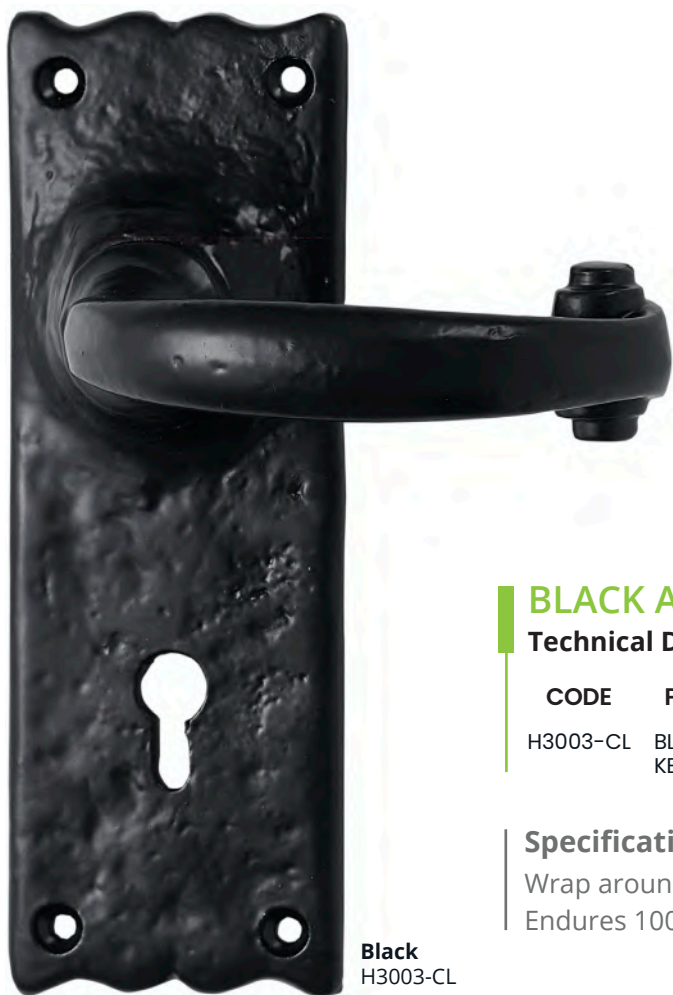

Brass
LB301-BP

Chrome
LB301-CP

Satin Nickel
LB301-SNP

FORTRESS

LEVER ON PLATE

Inspired by the antique handles that traditionally stood for sophistication, Fortress brings this classic touch to your modern home. Featuring a dagger like backplate design and an elegant black finish, this handle is perfect for your eclectic room.

Black
13-A2-BK-CL

FORTRESS LEVER ON PLATE

Technical Details

CODE	PRODUCT DESCRIPTION	FINISHES
13-A2BK-CL	FORTRESS KEYHOLE FURNITURE	BK
13-A4BK-CL	FORTRESS PRIVACY FURNITURE	BK

COMPLETE DOOR SETS

Technical Details

CODE	PRODUCT DESCRIPTION	FINISHES
13A2BK506813	FORTRESS KEYHOLE DOOR SET WITH HINGES & LOCK	BK
13A4BK536813	FORTRESS PRIVACY DOOR SET WITH HINGES & LOCK	BK

BLACK ANTIQUE

LEVER ON PLATE

An elegant and traditionally designed curved inward handle, ending with a wrapped flange embellishment.

Black
H3003-CL

BLACK ANTIQUE LEVER ON PLATE

Technical Details

CODE	PRODUCT DESCRIPTION	FINISHES
H3003-CL	BLACK ANTIQUE KEYHOLE FURNITURE	BK

Specifications

Wrap around handle for grip
Endures 100,000 turns

BLACK ANTIQUE FLEUR DE LYS