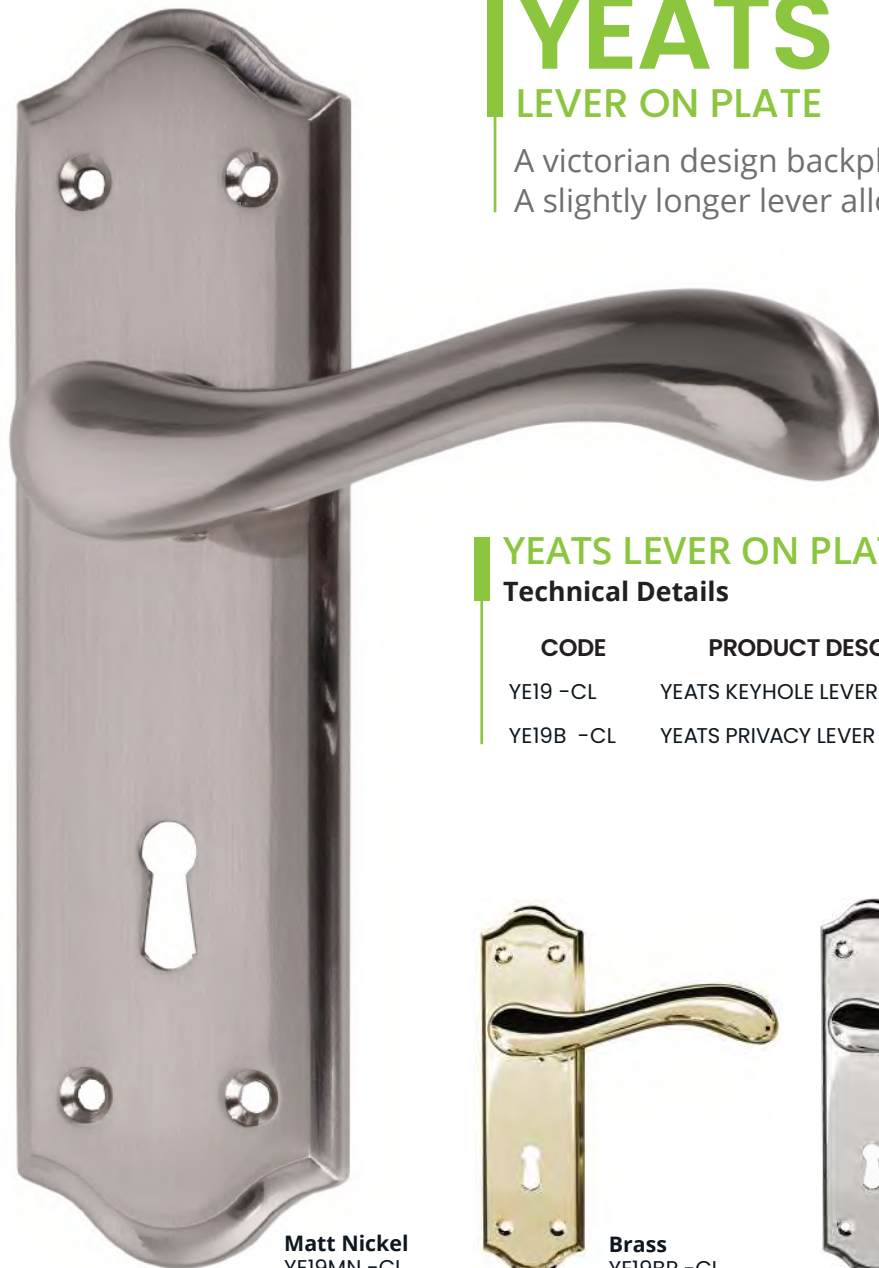

Specifications

Smooth action handle
Easy care finish and simple to fit
Backplate size: 18cm x 4.8cm

Brass
BVBP2BP-CL

Chrome
BVCP2SCP-CL

BELVEDERE

LEVER ON PLATE

An elegant, sleekly curved handle on a unique concealed screw plate. Adds sophistication to any room.

BELVEDERE LEVER ON PLATE

Technical Details

CODE	PRODUCT DESCRIPTION	FINISHES
BV 2 -CL	BELVEDERE KEYHOLE FURNITURE	BP, CP
BV 4 -CL	BELVEDERE PRIVACY FURNITURE	BP, CP

COMPLETE DOOR SETS

Technical Details

CODE	PRODUCT DESCRIPTION	FINISHES
BV 2 506813	BELVEDERE DOOR SET WITH HINGES & LOCK	BP, CP
BV 4 536813	BELVEDERE PRIVACY DOOR SET WITH HINGES & LOCK	BP, CP

YEATS

LEVER ON PLATE

A victorian design backplate with a chunky lever.
A slightly longer lever allows for ease and comfort in operation.

Matt Nickel
YE19MN -CL

YEATS LEVER ON PLATE

Technical Details

CODE	PRODUCT DESCRIPTION	FINISHES
YE19 -CL	YEATS KEYHOLE LEVER ON PLATE	BP, CP, MN
YE19B -CL	YEATS PRIVACY LEVER ON PLATE	BP, CP, MN

Specifications

Smooth action handle
Easy care finish and simple to fit
Backplate size: 18cm x 4.8cm

GLENCAR

LEVER ON PLATE

Glencar is a stylish handle with clean and simple lines on a plain rectangular backplate. Its simplicity brings a contemporary and minimalist look to any door.