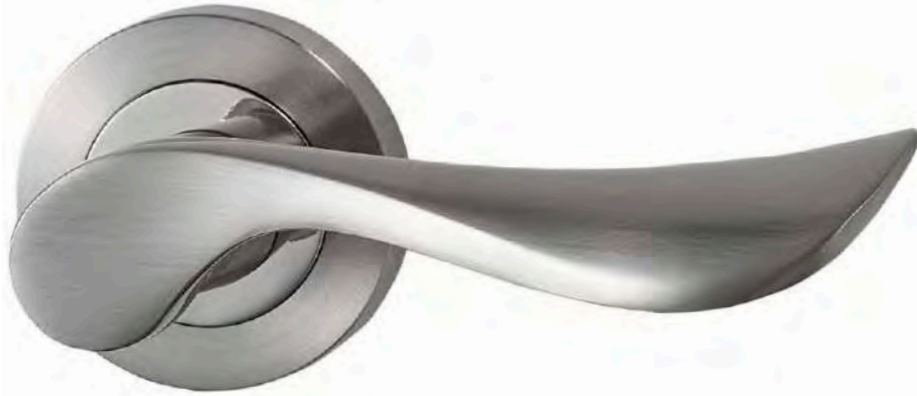

MERRION

LEVER ON ROSE

Merrion lever stands out for its dual Satin & Polished finish and unique, slim handle design. Utilizing its distinctive design and finish, this handle is perfectly placed in a contemporary home.

Satin Nickel
MR20KE-SNP-CL

MERRION LEVER ON ROSE

Technical Details

CODE	PRODUCT DESCRIPTION	FINISHES
MR20KE-SNP-CL	MERRION LEVER ON ROSE & ESCUTCHEON	SNP
MR20BE-SNP-CL	MERRION PRIVACY LEVER ON ROSE & ESCUTCHEON	SNP

EDEN

LEVER ON ROSE

Featuring a widely curved hand-grip, this ergonomically friendly lever is as aesthetically pleasing as it is comfortable to grip. If you're looking for elegance in your home, this door handle will add sophistication and style.

BELAIR

LEVER ON ROSE

An expertly crafted lever on a round rose with concealed screws. This elegant handle boasts a subtle bronze finish & an aesthetically pleasing curved handle. Suited to more sophisticated interiors.