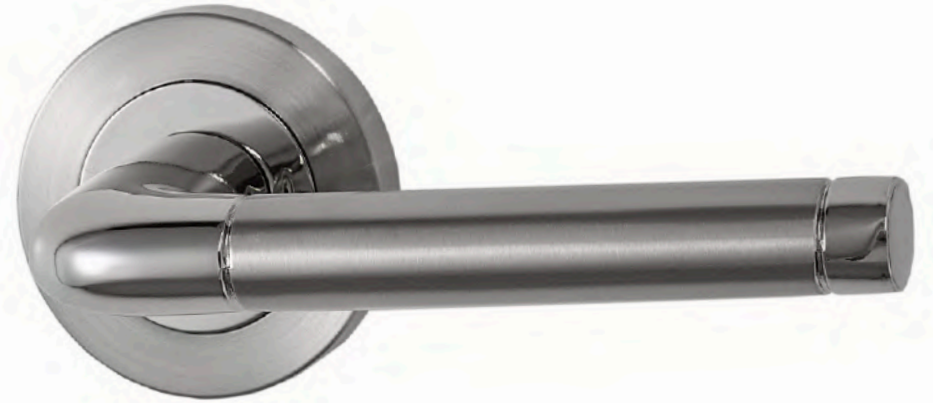

BELAIR

LEVER ON ROSE

An expertly crafted lever on a round rose with concealed screws. This elegant handle boasts a subtle bronze finish & an aesthetically pleasing curved handle. Suited to more sophisticated interiors.

Antique Bronze
12-50AB-CL

BELAIR LEVER ON ROSE

Technical Details

CODE	PRODUCT DESCRIPTION	FINISHES
12-50AB-CL	BELAIR LEVER ON ROSE	AB

COMPLETE DOOR SET

Technical Details

CODE	PRODUCT DESCRIPTION	FINISHES
1250KEAB506813	BELAIR DOOR SET WITH HINGES & LOCK	AB
1250BEAB536813	BELAIR PRIVACY DOOR SET WITH HINGES & LOCK	AB

KELSI

LEVER ON ROSE

Featuring a simplistic handle design, this sleek lever sits in a concealed round rose to add a minimalist yet elegant feel to your home. This lever is suited to blending into any contemporary interior.

ASHFORD

LEVER ON ROSE

Lever on round rose in a stunning eye-catching design. The lever has an angular downward twist making it ergonomic in use as well as being extremely stylish. Contemporary design and no visible screws.