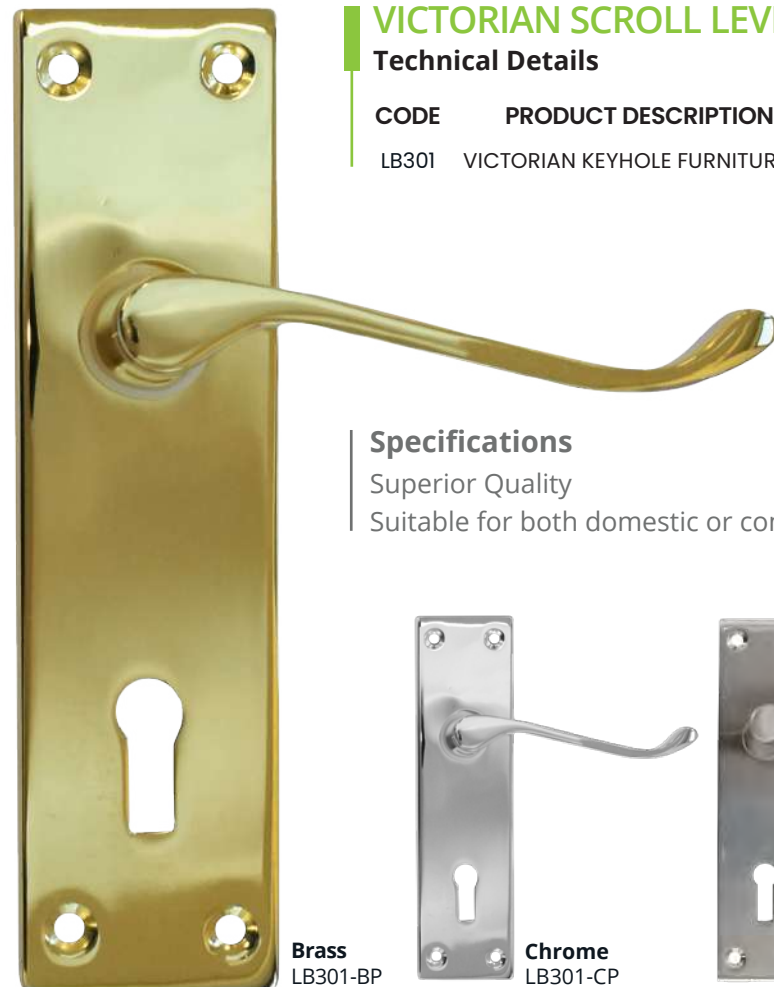

Satin Silver
LA031

DOURO LEVER ON PLATE

Technical Details

CODE	PRODUCT DESCRIPTION	FINISHES
LA031	DOURO KEYHOLE FURNITURE	SAA

Specifications

Steel aluminium lever on plate
100,000 operation life cycle

GEORGIAN

LEVER ON PLATE

Reminiscent of a bygone era and retains the traditional roped pattern adornment.

GEORGIAN LEVER ON PLATE

Technical Details

CODE	PRODUCT DESCRIPTION	FINISHES
LB011	GEORGIAN KEYHOLE FURNITURE	BP, CP

Specifications

Suitable for domestic use
Polished brass finish and chrome

Brass
LB011-BP

Chrome
LB011-CP

VICTORIAN SCROLL

LEVER ON PLATE

Traditional scroll handle on a backplate with a flush finish and simple design.

Brass
LB301-BP

Chrome
LB301-CP

Satin Nickel
LB301-SNP

FORTRESS

LEVER ON PLATE

Inspired by the antique handles that traditionally stood for sophistication, Fortress brings this classic touch to your modern home. Featuring a dagger like backplate design and an elegant black finish, this handle is perfect for your eclectic room.