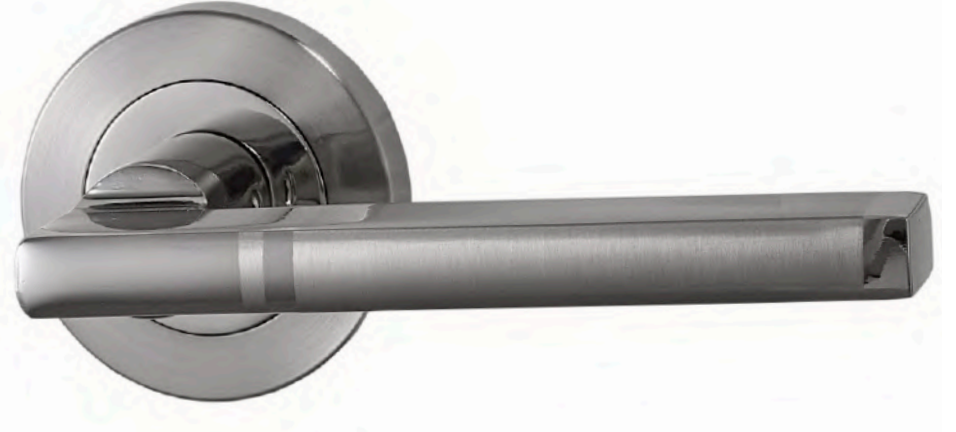

BELAIR

LEVER ON ROSE

An expertly crafted lever on a round rose with concealed screws. This elegant handle boasts a subtle bronze finish & an aesthetically pleasing curved handle. Suited to more sophisticated interiors.

KELSI

LEVER ON ROSE

Featuring a simplistic handle design, this sleek lever sits in a concealed round rose to add a minimalist yet elegant feel to your home. This lever is suited to blending into any contemporary interior.

ASHFORD

LEVER ON ROSE

Lever on round rose in a stunning eye-catching design. The lever has an angular downward twist making it ergonomic in use as well as being extremely stylish. Contemporary design and no visible screws.

Matt Nickel
AF-50MN-CL

VICTORIA

LEVER ON ROSE

A slim and sophisticated handle with a sleek, satin nickel finish making it the perfect choice for a more contemporary look in your property. Victoria sits on a matching concealed round rose.